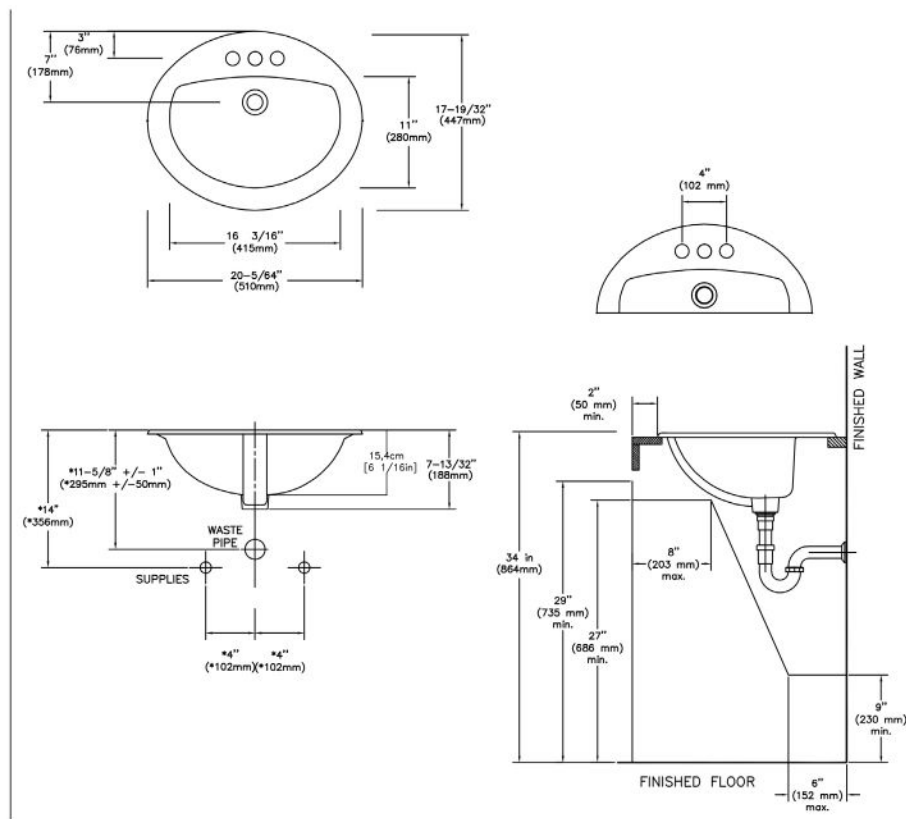

2237 MARSELLA

Oval, Vitreous China, Self-Rimming Lavatory

SPECIFICATIONS

MODEL #	DESCRIPTION	CODES/STANDARDS
2237-4	Oval, self-rimming lavatory with 4" faucet centers	 ADA COMPLIANT

MATERIAL	Vitreous China	SHIPPING WEIGHT	24.2 lbs. (11 kg)
WARRANTY	Vitreous China - Limited Lifetime	FAUCET HOLES	4" centers

TECHNICAL INFORMATION

Note: these dimensions are nominal and subject to change without notice.

Fixture performance and specifications meet or exceed ASME A112.19.2-2013/CSA B45.1-13 standards, and other state and local codes.