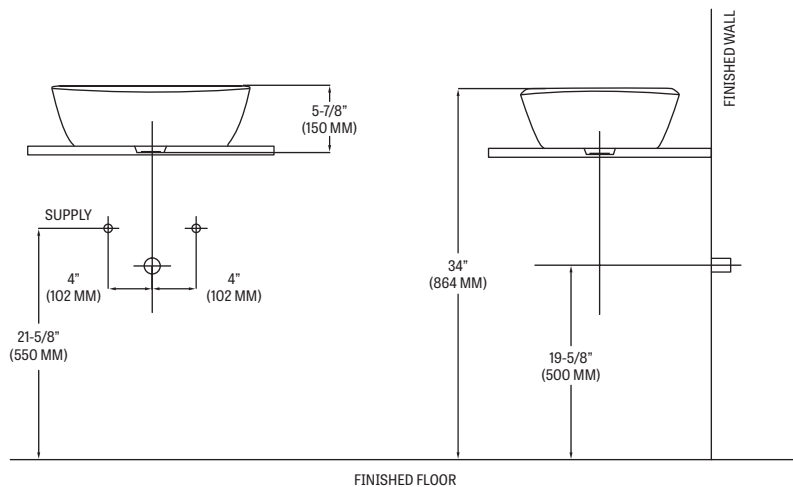

## COMPONENTS

MODEL #	DESCRIPTION	CODES/STANDARDS
895	Oval, above counter vessel. Less faucet, drain assembly and supply.	

# 895 AVA™

Oval, Vitreous China, Above Counter Vessel

## SPECIFICATIONS

MODEL #	DESCRIPTION	CODES/STANDARDS
895	5-7/8" x 14-3/4" x 18-1/8" above counter vessel	

MATERIAL	Vitreous China	SHIPPING WEIGHT	20.94 lbs. (9.5 kg)
WARRANTY	Vitreous China - Limited Lifetime		

## TECHNICAL INFORMATION

**Note:** these dimensions are nominal and subject to change without notice.

Fixture performance and specifications meet or exceed ASME A112.19.2-2013/CSA B45.1-13 standards, and other state and local codes.