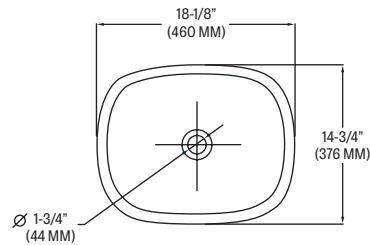

TECHNICAL INFORMATION

Note: these dimensions are nominal and subject to change without notice.

Fixture performance and specifications meet or exceed ASME A112.19.2-2013/CSA B45.1-13 standards, and other state and local codes.