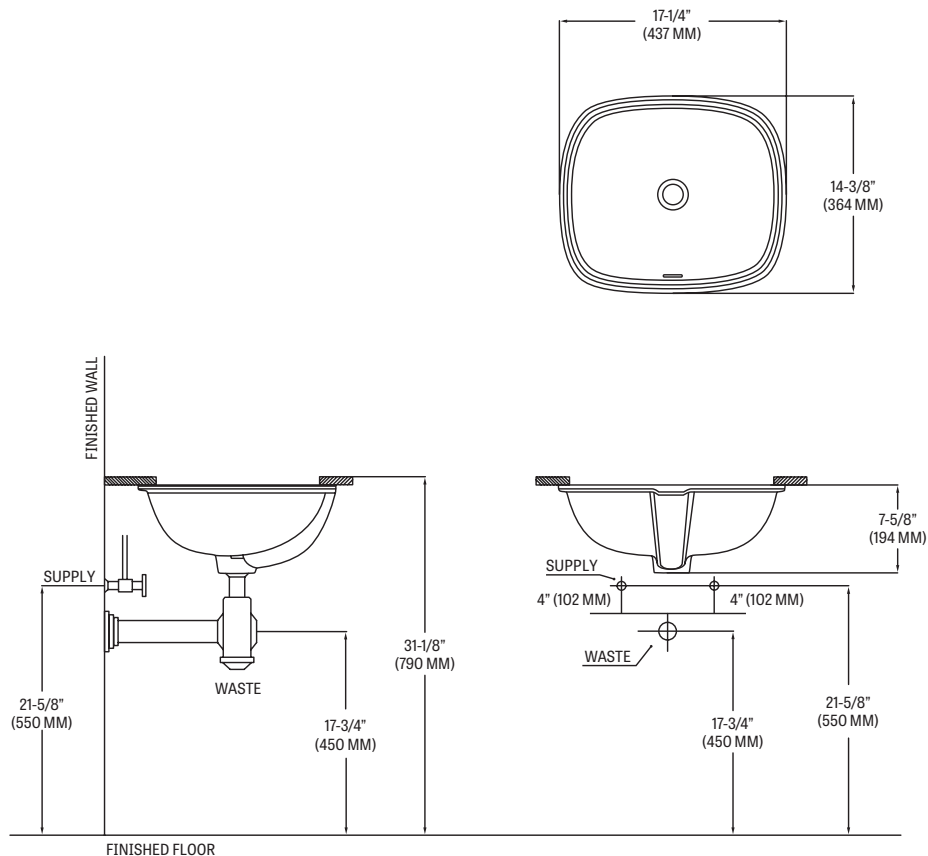

596
AVA™

MANSFIELD®

Oval, Vitreous China, Petite Undercounter Lavatory

FEATURES

- 7-5/8" x 14-3/8" x 17-1/4" petite undercounter lavatory
- 5-1/2" x 12-1/2" x 15-1/2" basin
- GOOD DESIGN Award winner 2018
- Elegant style with clean curves
- Complements Mansfield® Ava™ bathtubs
- Easy to install with mounting clips
- Concealed front overflow
- Installation template included for countertop
- The Mansfield® limited lifetime warranty
- Available in White

COMPONENTS

MODEL #	DESCRIPTION	CODES/STANDARDS
596	Oval, petite undercounter lavatory. Less faucet, drain assembly and supply.	 C ®

596 AVA™

Oval, Vitreous China, Petite Undercounter Lavatory

SPECIFICATIONS

MODEL #	DESCRIPTION	CODES/STANDARDS
596	7-5/8" x 14-3/8" x 17-1/4" petite undercounter lavatory	

MATERIAL	Vitreous China	SHIPPING WEIGHT	17.63 lbs. (8 kg)
WARRANTY	Vitreous China - Limited Lifetime		

TECHNICAL INFORMATION

Note: these dimensions are nominal and subject to change without notice.

Fixture performance and specifications meet or exceed ASME A112.19.2-2013/CSA B45.1-13 standards, and other state and local codes.