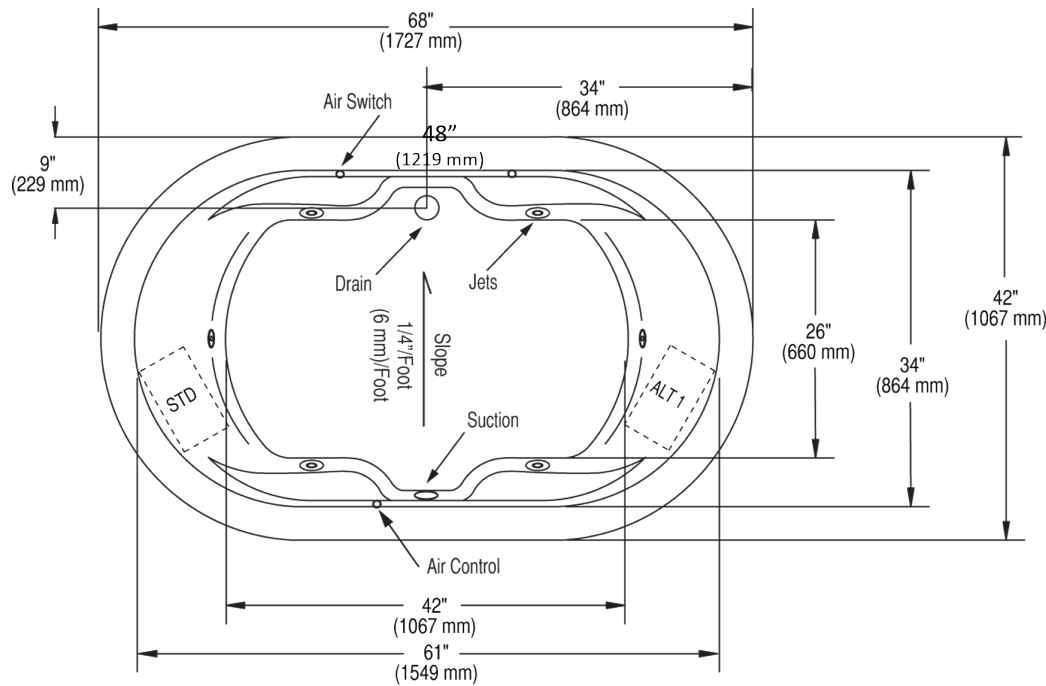

# PRO-FIT® WHIRLPOOL & BATHTUB

4268 OV CD 68" x 42" x 19 3/4"

Model number: 6028C/6528C

### PLUMBING ROUGH-IN

### NOTES:

1. Pump locations shown for clarity. Specify when ordering STD - Standard or ALT1 - Alternate 1.
2. Required pump motor access is 20" W x 15" H.
3. Measurements may vary 1/4" (+/-)
4. Optional Removable Apron is not available for this unit.
5. These dimensions are nominal and subject to change without notice.

## SPECIFICATIONS:

Dimensions:	68" x 42" x 19 3/4"	Number of jets:	6
Material:	Acrylic, fiberglass reinforced	Weight:	120 lbs.
Pump Motor:	120 V, 60 HZ, 6.0 Amp, Single Speed, Premounted	Water Capacity:	65 gals max., 32 gals min.
Electrical Requirements:	120 V, 15 Amp, GFCI Protected	Floor Loading:	47 lbs./sq.ft. (229 kg/m <sup>2</sup> )
On/Off Control:	Air Switch	Shipping Weight:	158 lbs. / 138 lbs.