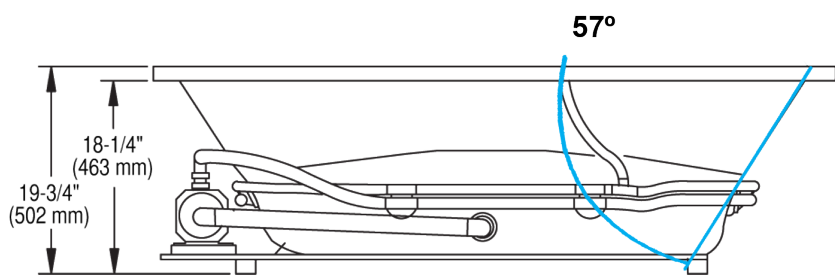

# PRO-FIT® WHIRLPOOL & BATHTUB

4268 OV CD 68" x 42" x 19 3/4"

Model number: 6028C/6528C

### NOTES:

1. Pump locations shown for clarity. Specify when ordering STD - Standard or ALT1 - Alternate 1.
2. Required pump motor access is 20" W x 15" H.
3. Measurements may vary 1/4" (+/-)
4. Optional Removable Apron is not available for this unit.
5. These dimensions are nominal and subject to change without notice.

## SPECIFICATIONS:

Dimensions:	68" x 42" x 19 3/4"	Number of jets:	6
Material:	Acrylic, fiberglass reinforced	Weight:	120 lbs.
Pump Motor:	120 V, 60 HZ, 6.0 Amp, Single Speed, Premounted	Water Capacity:	65 gals max., 32 gals min.
Electrical Requirements:	120 V, 15 Amp, GFCI Protected	Floor Loading:	47 lbs./sq.ft. (229 kg/m <sup>2</sup> )
On/Off Control:	Air Switch	Shipping Weight:	158 lbs. / 138 lbs.