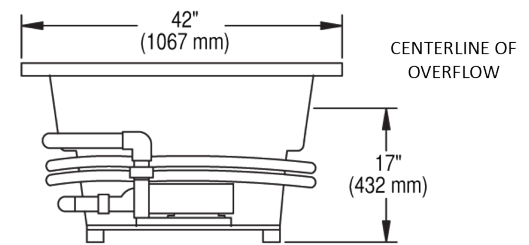

# PRO-FIT® WHIRLPOOL & BATHTUB

4268 OV CD 68" x 42" x 19 3/4"

Model number: 6028C/6528C

### NOTES:

1. Pump locations shown for clarity. Specify when ordering STD - Standard or ALT1 - Alternate 1.
2. Required pump motor access is 20" W x 15" H.
3. Measurements may vary 1/4" (+/-)
4. Optional Removable Apron is not available for this unit.
5. These dimensions are nominal and subject to change without notice.

## SPECIFICATIONS:

Dimensions:	68" x 42" x 19 3/4"	Number of jets:	6
Material:	Acrylic, fiberglass reinforced	Weight:	120 lbs.
Pump Motor:	120 V, 60 HZ, 6.0 Amp, Single Speed, Premounted	Water Capacity:	65 gals max., 32 gals min.
Electrical Requirements:	120 V, 15 Amp, GFCI Protected	Floor Loading:	47 lbs./sq.ft. (229 kg/m <sup>2</sup> )
On/Off Control:	Air Switch	Shipping Weight:	158 lbs. / 138 lbs.