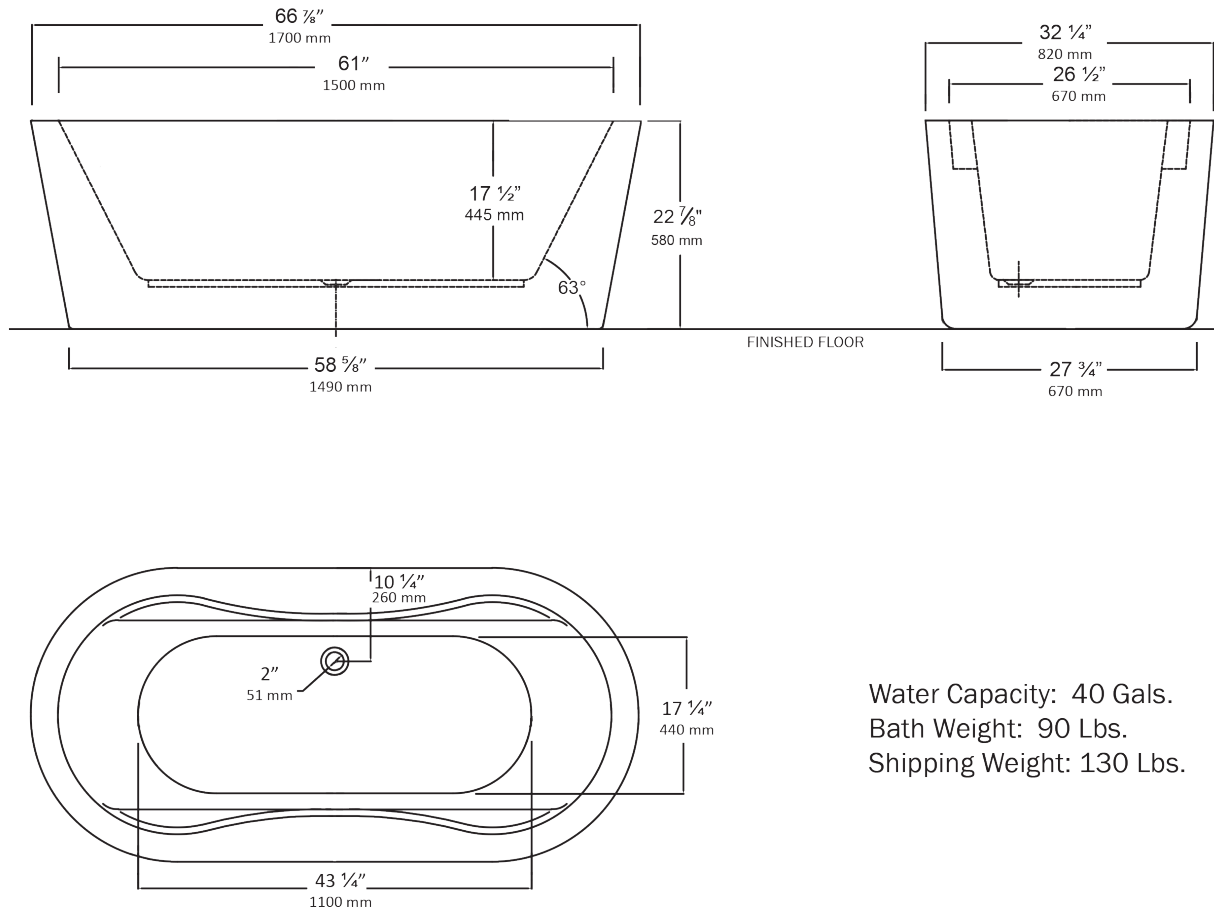

5788 INGRID™

Whitley™ Collection Freestanding Bath

FEATURES

- High-gloss, solid acrylic construction with fiberglass reinforcement for strength and rigidity.
- Unique armrests in both lounge areas for bathers' comfort.
- Flat deck on wall side for mounting the faucet or opt for a wall or floor mounted faucet.
- Adjustable leveling legs for easy installation.
- Center drain for two person comfort.
- Easy-to-use, tip toe drain included in choice of White, Chrome, Brass, Brushed Nickel or Oil Rubbed Bronze finishes.
- Integrated waste and overflow eliminates the hassle of hard-to-reach drain connections.
- Ten-year warranty
- Available in white

SPECIFICATIONS

MODEL #	DESCRIPTION	CODES/STANDARDS
5788	Whitley™ Collection Freestanding Bath	

COLOR	White
SIZE	67" x 32" x 23"
MATERIAL	Acrylic
WATER CAPACITY	40 Gallons

IMMERSION DEPTH	13.75 in.
BATH WEIGHT	90 lbs.
SHIPPING WEIGHT	130 lbs.
WARRANTY	Ten Year

5788 INGRID™

Whitley™ Collection Freestanding Bath

SPECIFICATIONS

MODEL #	DESCRIPTION	CODES/STANDARDS
5788	Whitley™ Collection Freestanding Bath	

TECHNICAL INFORMATION

Note: these dimensions are nominal and subject to change without notice.

Water Capacity: 40 Gals.
Bath Weight: 90 Lbs.
Shipping Weight: 130 Lbs.