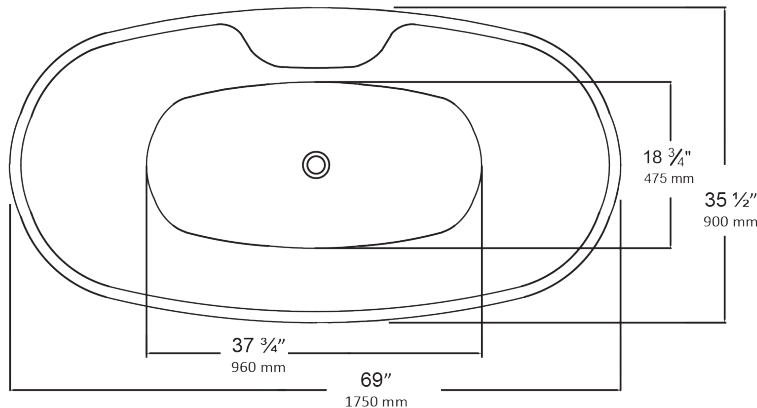

### SPECIFICATIONS

MODEL #	DESCRIPTION	CODES/STANDARDS
5732	Whitley™ Collection Freestanding Bath	

COLOR	White
SIZE	69" x 36" x 28"
MATERIAL	Acrylic
WATER CAPACITY	45 Gallons

IMMERSION DEPTH	14.5 in.
BATH WEIGHT	100 lbs.
SHIPPING WEIGHT	140 lbs.
WARRANTY	Ten Year

**5732**  
**AVA™**

**MANSFIELD™**

Whitley™ Collection Freestanding Bath

**SPECIFICATIONS**

MODEL #	DESCRIPTION	CODES/STANDARDS
5732	Whitley™ Collection Freestanding Bath	

**TECHNICAL INFORMATION**

**Note:** these dimensions are nominal and subject to change without notice.