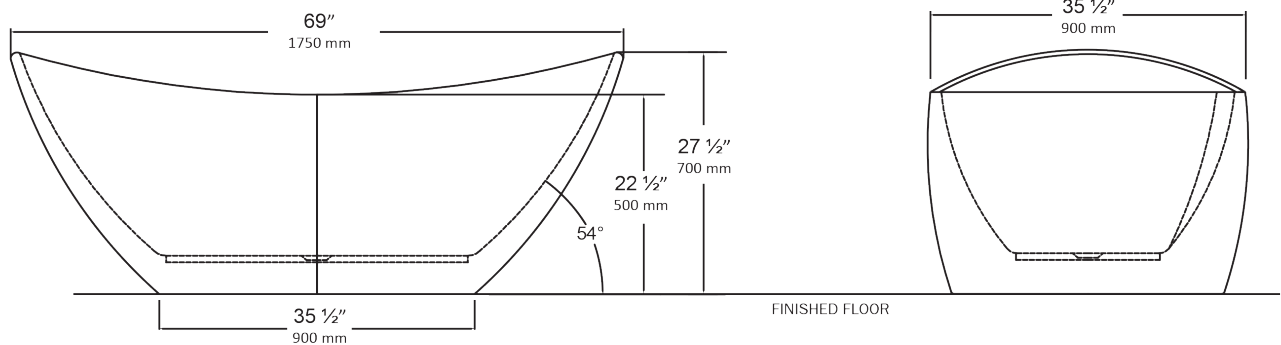

### SPECIFICATIONS

MODEL #	DESCRIPTION	CODES/STANDARDS
5732	Whitley™ Collection Freestanding Bath	

COLOR	White
SIZE	69" x 36" x 28"
MATERIAL	Acrylic
WATER CAPACITY	45 Gallons

IMMERSION DEPTH	14.5 in.
BATH WEIGHT	100 lbs.
SHIPPING WEIGHT	140 lbs.
WARRANTY	Ten Year

**5732**  
**AVA™**

**MANSFIELD™**

Whitley™ Collection Freestanding Bath

**SPECIFICATIONS**

MODEL #	DESCRIPTION	CODES/STANDARDS
5732	Whitley™ Collection Freestanding Bath	

**TECHNICAL INFORMATION**

**Note:** these dimensions are nominal and subject to change without notice.