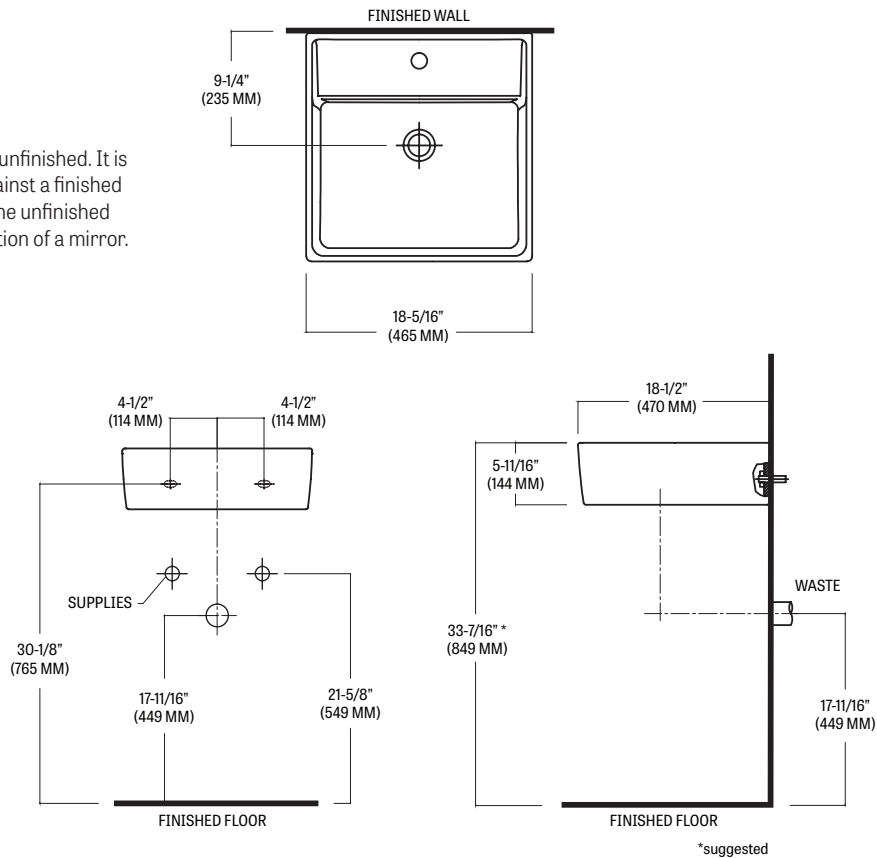

## COMPONENTS

MODEL #	DESCRIPTION
807	Lavatory with single hole faucet center. Less faucet, drain assembly and supply.

## SPECIFICATIONS

MODEL #	DESCRIPTION
807	18-3/8" X 18-1/2" above-counter lavatory with single hole faucet center

MATERIAL	Vitreous China
WARRANTY	Vitreous China - Limited Lifetime

SHIPPING WEIGHT	43 lbs. (19.5 kg)
FAUCET HOLES	Single

## TECHNICAL INFORMATION

**Note:** these dimensions are nominal and subject to change without notice.

### Installation Note:

The back edge of this lavatory is unfinished. It is intended to be installed flush against a finished wall. Leaving a gap could allow the unfinished portion to be visible in the reflection of a mirror.