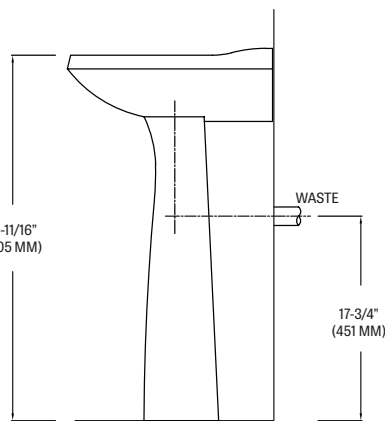

Fixture performance and specifications meet or exceed ASME A112.19.2-2013/CSA B45.1-13 standards, and other state and local codes.