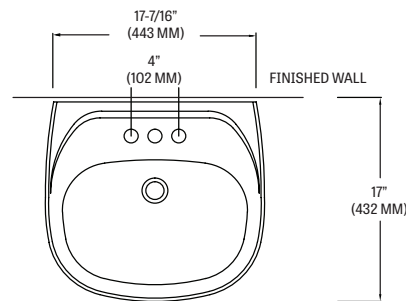

## FEATURES

- 18-1/2" x 17-1/4" pedestal lavatory
- Integral rear overflow
- Available in 4" faucet center
- Mansfield® limited lifetime warranty
- Available in White

## COMPONENTS

MODEL #	DESCRIPTION
230	Lavatory with pedestal. Less faucet, drain assembly and supply.
232-4	Lavatory only with 4" faucet center. Less faucet, drain assembly and supply.
233	Pedestal only.

## SPECIFICATIONS

MODEL #	DESCRIPTION
230	18-1/2' x 17-1/4' pedestal lavatory

MATERIAL	Vitreous China
WARRANTY	Vitreous China - Limited Lifetime
FAUCET HOLES	4"

SHIPPING WEIGHT	Model 232 - 24 lbs. (10 kg) Model 233 - 14 lbs. (6 kg)
-----------------	---

## TECHNICAL INFORMATION

**Note:** these dimensions are nominal and subject to change without notice.

 All Mansfield® wall-mount lavatories are supplied with this exclusive one-piece steel hanger. Easily installed and adjusted, it contains 7 holes for solid mounting against wall. Anchoring screw must be used for correct installation. Standard plumbing practice recommends use of both mounting bracket and anchoring screws.