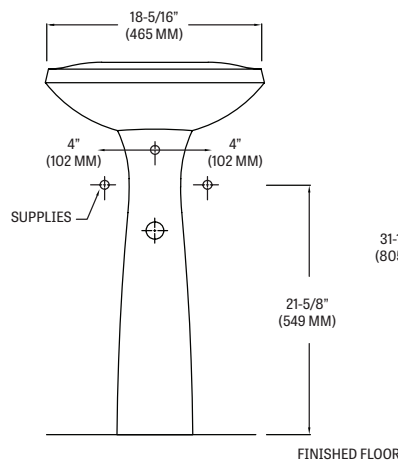

Fixture performance and specifications meet or exceed ASME A112.19.2-2013/CSA B45.1-13 standards, and other state and local codes.