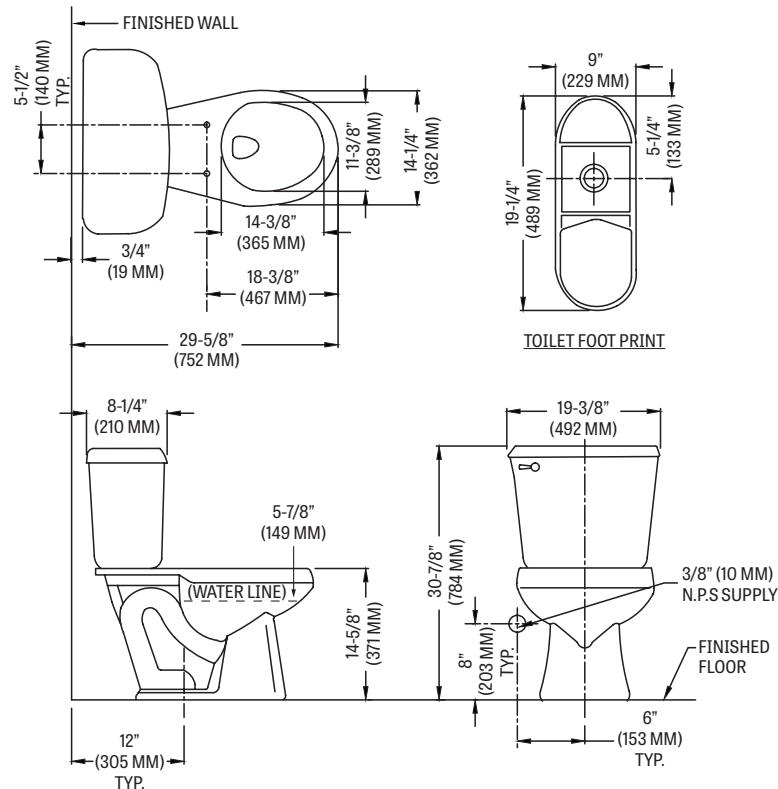

4382CTK SUMMIT® DUAL FLUSH

Complete Toilet Kit, Elongated Front, Vitreous China, Two-Piece Toilet

SPECIFICATIONS

MODEL #	DESCRIPTION	CODES/STANDARDS
4382CTK	Elongated front, (1.1 gpf/1.6 lpf) two-piece toilet kit	

MATERIAL	Vitreous China
WATER PRESSURE RANGE	20 to 80 PSI
FLUSH SYSTEM	Dual flush with 3' flush tower
WATER USAGE	1.1 gpf / 1.6 lpf
WATER SURFACE AREA	10' X 8'
ROUGH-IN	12'
MAP RATING	800 grams

TRAP DIAMETER	2'
TRAP SEAL	2-1/2'
SHIPPING WEIGHT	Model 4382CTK - 93 lbs. (42.1 kg)
WARRANTY	Vitreous China - Limited Lifetime Tank Trim - Limited One Year

TECHNICAL INFORMATION

Note: these dimensions are nominal and subject to change without notice.

Fixture performance and specifications meet or exceed ASME A112.19.2-2013/CSA B45.1-13 standards, and other state and local codes.