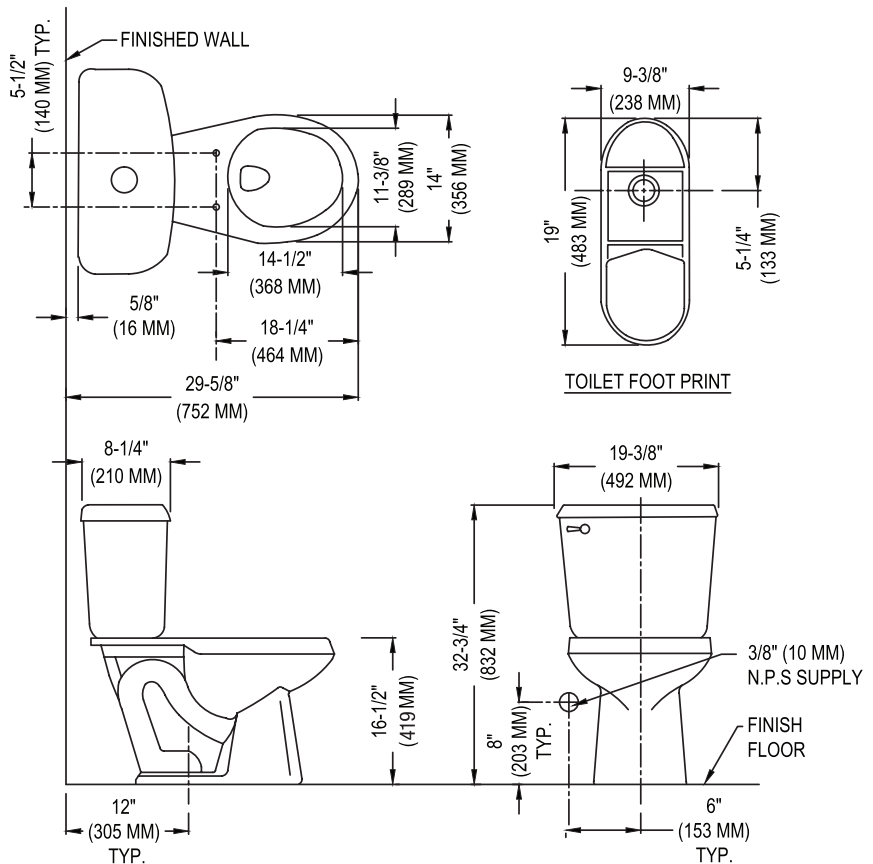

384-386 Summit™ ADA

Elongated Front, SmartHeight™, Vitreous China, Two-Piece Toilet

Specifications

Model #	Description	Codes/Standards
384-386	Elongated front, SmartHeight™ (1.6 Gpf / 6.0 Lpf) two-piece, toilet.	

Specification	Description	Specification	Description
Material	Vitreous china	Trap Diameter	2"
Water Pressure Range	20 to 80 PSI	Trap Seal	2-3/8"
MaP Rating	1000 grams	Rough-in	12"
Water Usage	1.6 Gpf / 6.0 Lpf	Shipping Weight	Model 384 - 54 lbs
Water Surface Area	9" X 10"		Model 386 - 36 lbs.
Flush System	3" flush valve - MagnaFlush™ Flushing Technology	Model 384CTK - 95 lbs.	
		Warranty	Vitreous China - Limited Lifetime Tank Trim - Limited Five Year

Technical Information

See our complete line of acrylic and vitreous china bathroom fixtures, plastic tank trim and plumbing products.

These dimensions are nominal and subject to change without notice.

Fixture performance and specifications meet or exceed ASME A112.19.2-2008/CSA B45.1-08 standards, and other state and local codes.

MADE IN USA