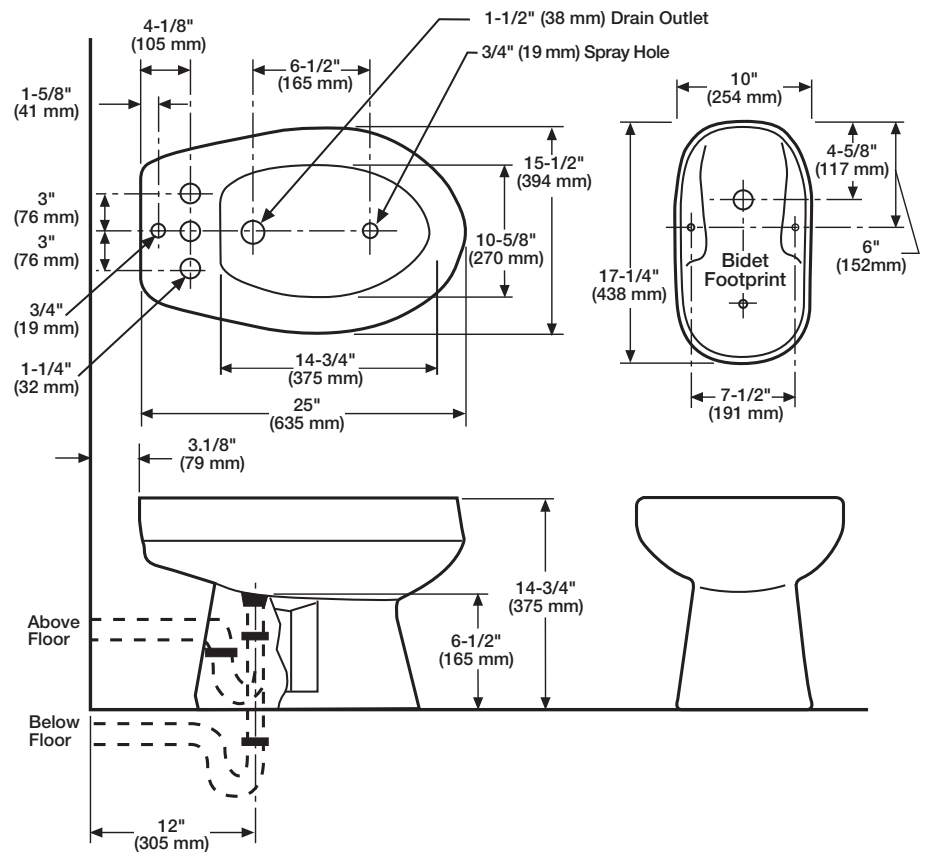

361 Alto® Bidet

Elongated Front, Vitreous China, Bidet

Features

- Flushing rim and vertical spray
- Designed for deck mounted faucet with diverter and vacuum breaker
- Integral overflow
- 12" above-floor or below-floor rough-in
- The Mansfield® limited lifetime warranty
- Available in white and standard colors: Biscuit and Bone

Elongated Front

Model 361
(Bidet faucet not included)

Components

Model #	Description	Codes/Standards
361	Bidet with vertical spray and flushing rim. Specify color.	

Specifications

Model #	Description	Codes/Standards
361	Bidet with vertical spray and flushing rim.	

Specification	Description	Specification	Description
Material	Vitreous China	Rough-in	12"
Water Pressure Range	20 to 80 PSI	Shipping Weight	37 lbs. / 16.8 kg
Waste	1-1/4" O.D.	Warranty	Vitreous China - Limited Lifetime Warranty

Technical Information

See our complete line of acrylic and vitreous china bathroom fixtures, plastic tank trim and plumbing products.

These dimensions are nominal and subject to change without notice.

Fixture performance and specifications meet or exceed ASME A112.19.2-2008/CSA B45.1-08 standards, and other state and local codes.