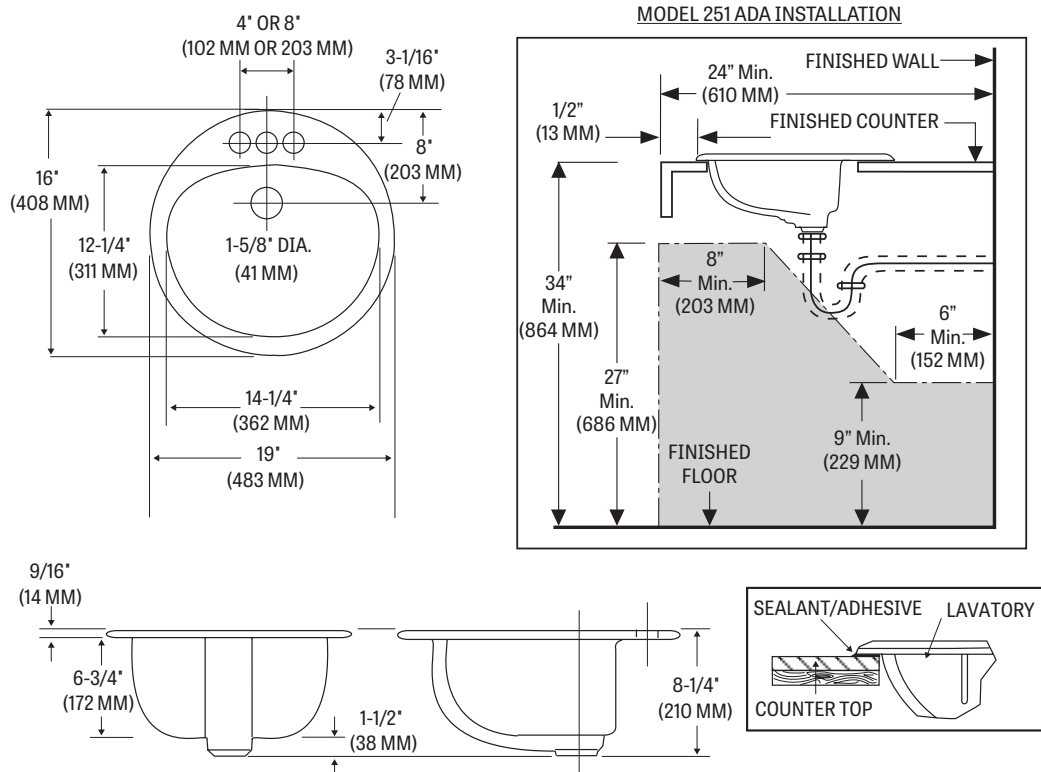

251 ALTO®

MANSFIELD®

Oval, Vitreous China, Self-Rimming Lavatory

FEATURES

- 19" x 16" oval, self-rimming lavatory
- 15-1/2" x 10-1/8" basin
- Complies with ADA requirements for accessibility
- Concealed front overflow
- Available in 4" or 8" faucet centers
- Mansfield® limited lifetime warranty
- Available in White, Biscuit and Bone

COMPONENTS

MODEL #	DESCRIPTION	CODES/STANDARDS
251-4	Oval, self-rimming lavatory with 4" faucet center. Less faucet, drain assembly and supply. Specify color.	 
251-8	Same as above with 8" faucet centers. Specify color.	
251-L0	Same as 251-4 less overflow.	

251 ALTO®

Oval, Vitreous China, Self-Rimming Lavatory

SPECIFICATIONS

MODEL #	DESCRIPTION	CODES/STANDARDS
251-4	Oval, self-rimming lavatory with 4" faucet centers	 
251-8	Same as above with 8" faucet centers	
251-8	Same as 251-4 less overflow	

MATERIAL	Vitreous China
WARRANTY	Vitreous China - Limited Lifetime

SHIPPING WEIGHT	18.2 lbs. (8 kg)
FAUCET HOLES	4" or 8"

TECHNICAL INFORMATION

Note: these dimensions are nominal and subject to change without notice.