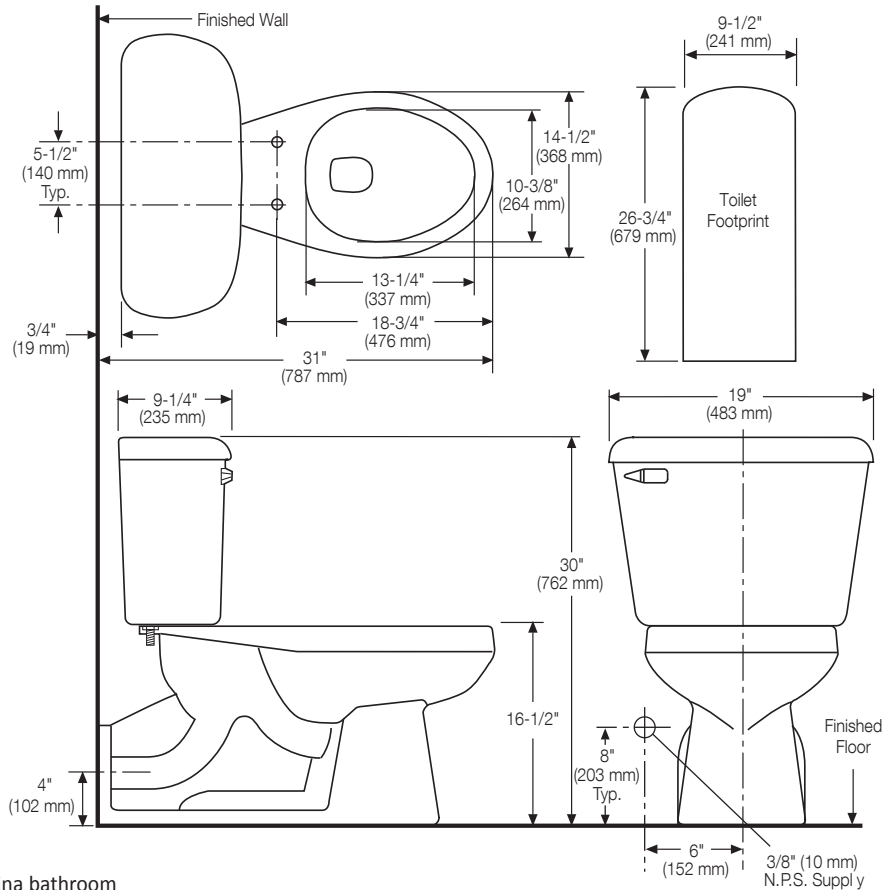

Specifications

Model #	Description	Codes/Standards
151-123	Elongated front, pressure-assist, floor-mount, rear outlet, two-piece toilet	

Specification	Description	Specification	Description
Material	Vitreous China	Trap Diameter	1-7/8"
Water Pressure Range	35 to 80 PSI	Trap Seal	2-3/4"
Flush System	Pressure-assist Flushing Technology	Rough-in	Rear Outlet
Water Usage	1.6 gpf / 6.0 lpf	Shipping Weight	Model 151 - 61 lbs.
Water Surface Area	10-1/2" X 12-1/4"		Model 122/123/123RH - 47 lbs.
MaP Rating	1000 grams	Warranty	Vitreous China - Limited Lifetime Tank Trim - Five Year Limited

Technical Information

See our complete line of acrylic and vitreous china bathroom fixtures, plastic tank trim and plumbing products.

These dimensions are nominal and subject to change without notice.

Fixture performance and specifications meet or exceed ASME A112.19.2-2008/CSA B45.1-08 standards, and other state and local codes.

MADE IN USA