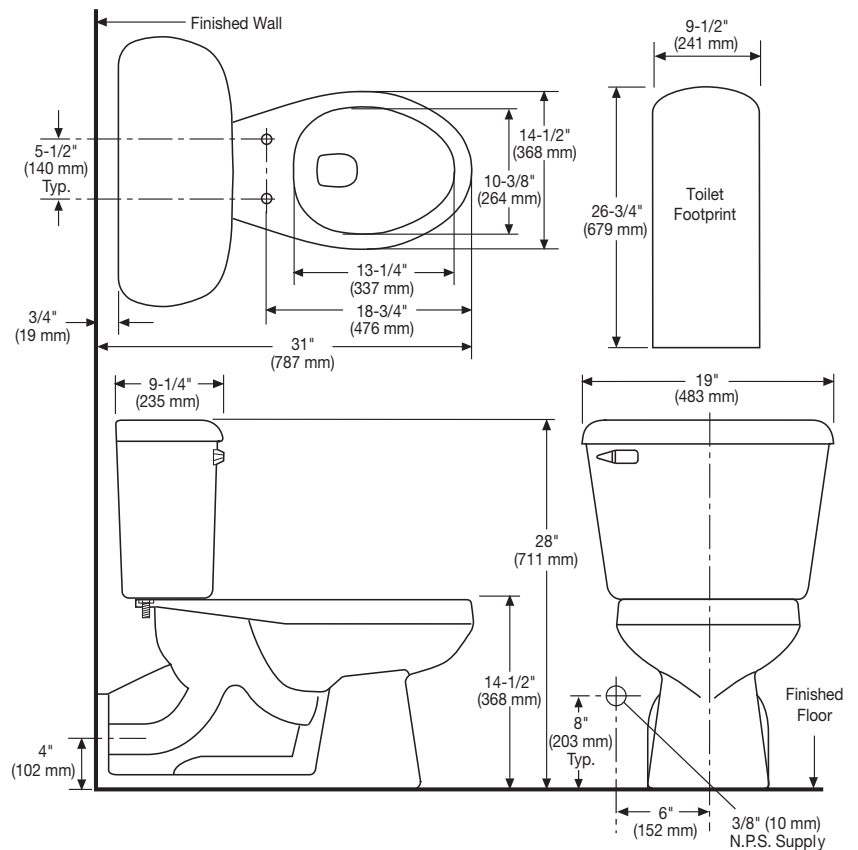

149-155 Quantum® 1.28

Elongated Front, Pressure-Assist, Rear Outlet, Floor-Mount, Vitreous China, Two-Piece Toilet

Specifications

Model #	Description	Codes/Standards
149-155	Elongated front, pressure-assist, rear outlet, floor-mount, two-piece toilet	

Specification	Description	Specification	Description
Material	Vitreous China	Trap Diameter	2"
Water Pressure Range	35 to 80 PSI	Trap Seal	2-3/4"
Flush System	Flushmate™ Flushing Technology	Rough-in	Rear Outlet
Water Usage	1.28 gpf / 4.86 lpf	Shipping Weight	Model 149 - 60 lbs. Model 155/155RH - 43 lbs
Water Surface Area	10-1/2" X 12-1/42"	Warranty	Vitreous China - Limited Lifetime Tank Trim - Five Year Limited

Technical Information

NOTE: Install this product according to the installation guide and/or spec sheet. Fixture dimensions are nominal and conform to tolerances in ASME A112.19.2-2008/CSA B45.1-08 standards.

See our complete line of acrylic and vitreous china bathroom fixtures, plastic tank trim and plumbing products.

These dimensions are nominal and subject to change without notice.

Fixture performance and specifications meet or exceed ASME A112.19.2-2008/CSA B45.1-08 standards, and other state and local codes.

MADE IN USA