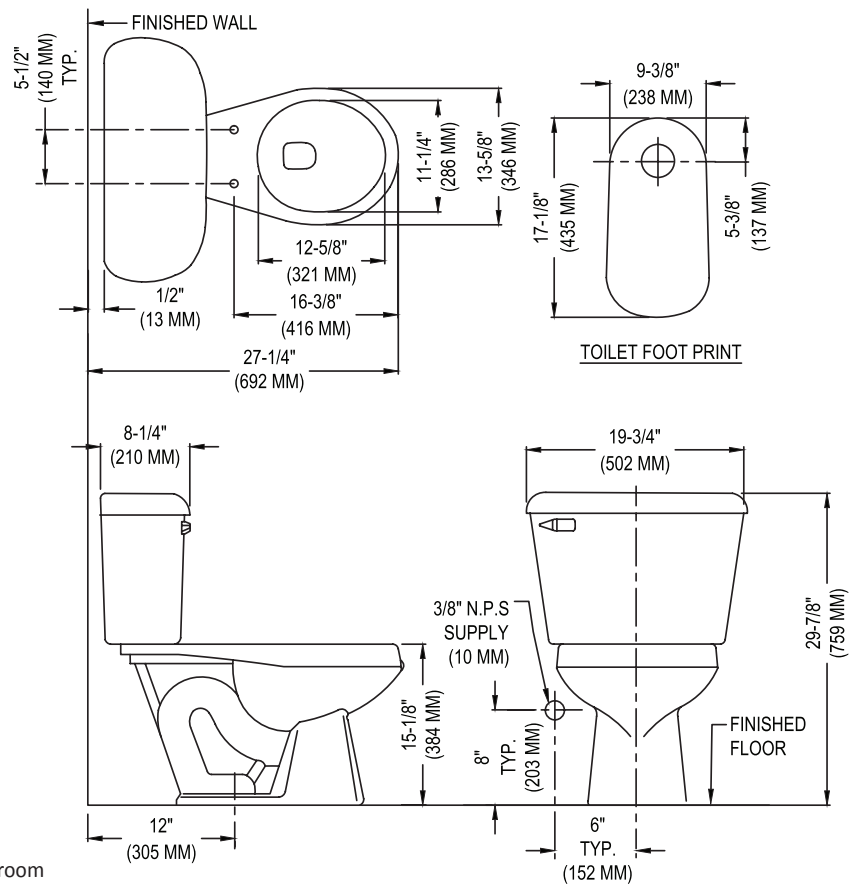

130CTK ProFit®1

Complete Toilet Kit, Round Front, Vitreous China, Two-Piece Toilet

Features

- Complete toilet package
- 3 bolt tank-to-bowl connection
- 1.6 gpf / 6.0 lpf low water consumption
- Round front bowl
- 2" flush tower
- Anti-siphon ballcock
- Chrome trip lever
- 2" glazed trapway
- The Mansfield® limited lifetime warranty
- Available in White, Bone and Biscuit

Round Front

Model 130CTK

Components

Model #	Description	Codes/Standards
130CTK	Round front two-piece toilet kit. Includes: toilet seat, wax ring, floor bolts, caps, and multi-lingual installation instructions. Water supply hardware not included. Specify color.	
130LTCTK	Same as above model, with lined tank and color match trip lever.	

MADE IN USA

Specifications

Model #	Description	Codes/Standards
130CTK	Round front (1.6 gpf/6.0 lpf) two-piece toilet kit.	

Specification	Description	Specification	Description
Material	Vitreous China	Trap Diameter	2"
Water Pressure Range	20 to 80 PSI	Trap Seal	2-5/8"
Flush System	2" flush tower	Rough-in	12"
Water Usage	1.6 gpf / 6.0 lpf	Shipping Weight	85 lbs. / 38.2 kg
Water Surface Area	8" X 9"	Warranty	Vitreous China - Limited Lifetime Tank Trim - Limited One Year
MaP Rating	800 grams		

Technical Information

See our complete line of acrylic and vitreous china bathroom fixtures, plastic tank trim and plumbing products.

These dimensions are nominal and subject to change without notice.

Fixture performance and specifications meet or exceed ASME A112.19.2-2008/CSA B45.1-08 standards, and other state and local codes.