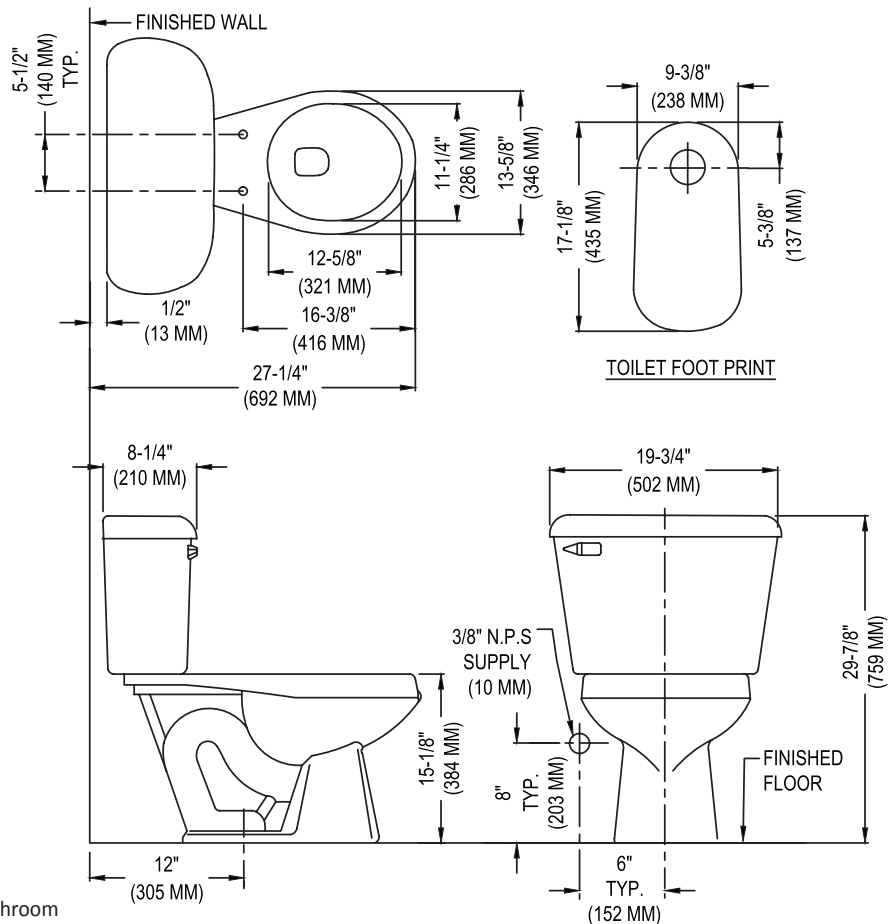

130-160

Alto®

Round Front, Vitreous China, Two-Piece Toilet

Features

- 3 bolt tank-to-bowl connection
- 1.6 gpf / 6.0 lpf low water consumption
- Round front bowl
- 2" flush tower
- Anti-siphon ballcock
- 12" rough-in
- Model 40 chrome plated, plastic trip lever
- 2" glazed trapway
- The Mansfield® limited lifetime warranty
- Available in White, Standard Colors: Biscuit, Bone

MADE IN USA

130-160

Alto®

Round Front, Vitreous China, Two-Piece Toilet

Specifications

Model #	Description	Codes/Standards
130-160	Round front (1.6 gpf/6.0 lpf) two-piece toilet	

Specification	Description	Specification	Description
Material	Vitreous China	Trap Diameter	2"
Water Pressure Range	20 to 80 PSI	Trap Seal	2-5/8"
Flush System	2" Flush Tower	Rough-in	12" (14" option)
Water Usage	1.6 gpf / 6.0 lpf	Shipping Weight	Model 130 - 46 lbs. (21 kg)
Water Surface Area	8" X 9"		Model 160 - 34 lbs. (15 kg)
MaP Rating	800 grams	Warranty	Vitreous China - Limited Lifetime Tank Trim - Limited One Year

Technical Information

See our complete line of acrylic and vitreous china bathroom fixtures, plastic tank trim and plumbing products.

These dimensions are nominal and subject to change without notice.

Fixture performance and specifications meet or exceed ASME A112.19.2-2008/CSA B45.1-08 standards, and other state and local codes.