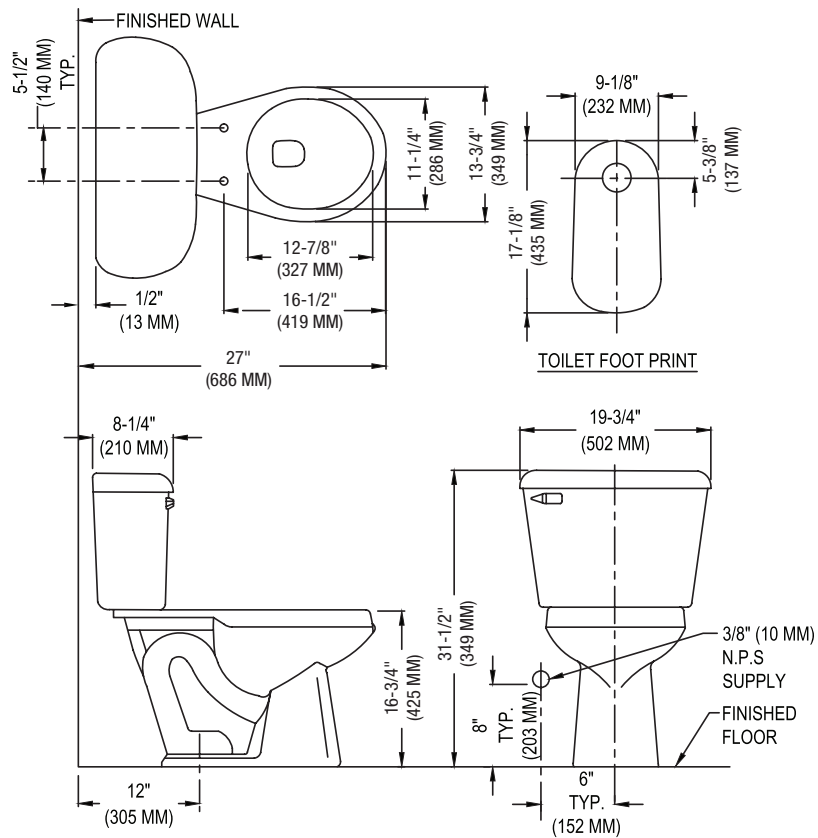

117CTK ProFit® 4

Complete Toilet Kit, Round Front, SmartHeight™, Vitreous China, Two-Piece Toilet

Features

- Complete toilet package
- 3 bolt tank-to-bowl connection
- 1.6 gpf / 6.0 lpf low water consumption
- Round front SmartHeight™ (16-1/2") bowl
- 2" flush tower
- Anti-siphon ballcock
- 12" rough-in
- Chrome trip lever
- 2" glazed trapway
- Mansfield® limited lifetime warranty
- Available in White, Bone and Biscuit

Model 117CTK

Components

Model #	Description	Codes/Standards
117CTK	Round front, SmartHeight™, two-piece toilet kit. Includes: toilet seat, wax toilet ring, floor bolts, caps, and multi-lingual installation instructions. Water supply hardware not included. Specify color.	 

MADE IN USA

Specifications

Model #	Description	Codes/Standards
117CTK	Round front, SmartHeight™ two-piece toilet with parts.	

Specification	Description	Specification	Description
Material	Vitreous China	Trap Diameter	2"
Water Pressure Range	20 to 80 PSI	Trap Seal	2-7/8"
Flush System	2" flush tower	Rough-in	12"
Water Usage	1.6 gpf / 6.0 lpf	Shipping Weight	85 lbs. / 38.5 kg
Water Surface Area	8" x 9"	Warranty	Vitreous China - Limited Lifetime Tank Trim - Limited One Year
MaP Rating	800 grams		

Technical Information

See our complete line of acrylic and vitreous china bathroom fixtures, plastic tank trim and plumbing products.

These dimensions are nominal and subject to change without notice.

Fixture performance and specifications meet or exceed ASME A112.19.2-2008/CSA B45.1-08 standards, and other state and local codes.