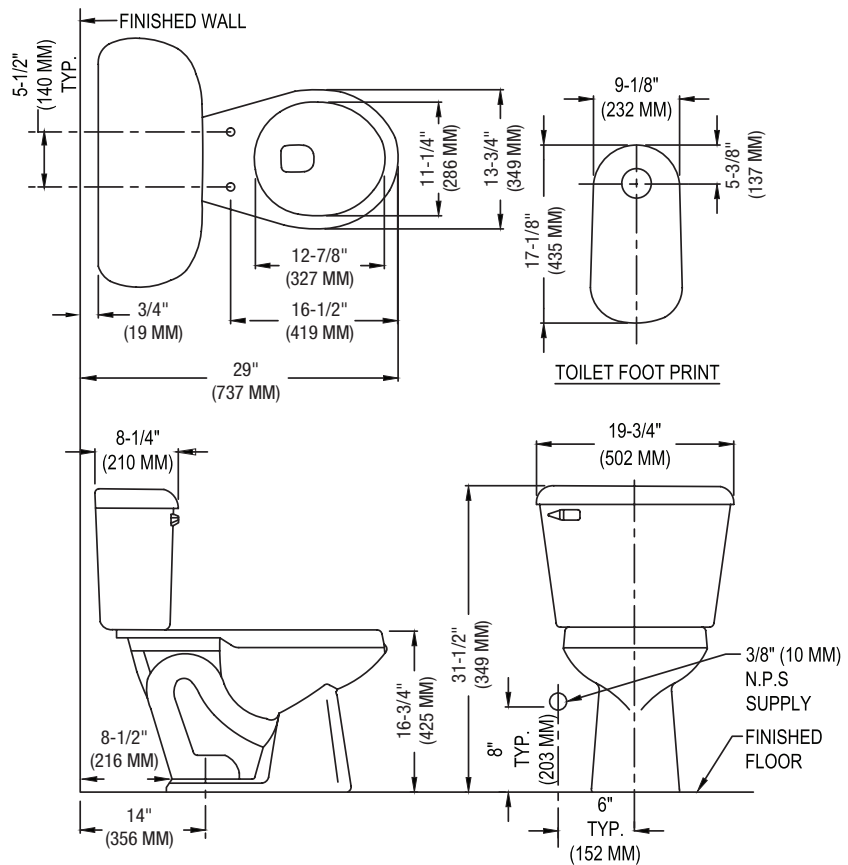

117-125

Alto®

Round Front, SmartHeight™, Vitreous China, Two-Piece Toilet

Features

- 3 bolt tank-to-bowl connection
- 1.6 gpf / 6.0 lpf low water consumption
- Round front bowl
- SmartHeight™ (16-1/2" high bowl)
- 2" Flush tower
- Anti-siphon ballcock
- 14" rough-in
- Model 40 chrome plated, plastic trip lever
- 2" glazed trapway
- The Mansfield® Limited Lifetime Warranty
- Available in White, Standard Colors: Biscuit, Bone

Round Front

Model 117-125

Toilet seat not included

Components

Model #	Description	Codes/Standards
117-125	Round front, SmartHeight™ two-piece toilet.	 
117	Round front, SmartHeight™ toilet bowl only. Less toilet seat. Specify color.	
125	Same as model 160, with 14" rough-in.	

MADE IN USA

117-125

Alto®

Round Front, SmartHeight™, Vitreous China, Two-Piece Toilet

Specifications

Model #	Description	Codes/Standards
117-125	Round front (1.6 gpf/6.0 lpf) two-piece toilet	 

Specification	Description	Specification	Description
Material	Vitreous China	Trap Diameter	2"
Water Pressure Range	20 to 80 PSI	Trap Seal	2-7/8"
Flush System	2" Flush Tower	Shipping Weight	Model 117 - 49 lbs. (22.2 kg)
Water Usage	1.6 gpf / 6.0 lpf		Model 125 - 34 lbs. (15.4 kg)
Water Surface Area	8" X 9"	Warranty	Vitreous China - Limited Lifetime
Rough-in	14"		Tank Trim - Limited One Year
MaP	800 grams		

Technical Information

See our complete line of acrylic and vitreous china bathroom fixtures, plastic tank trim and plumbing products.

These dimensions are nominal and subject to change without notice.

Fixture performance and specifications meet or exceed ASME A112.19.2-2008/CSA B45.1-08 standards, and other state and local codes.