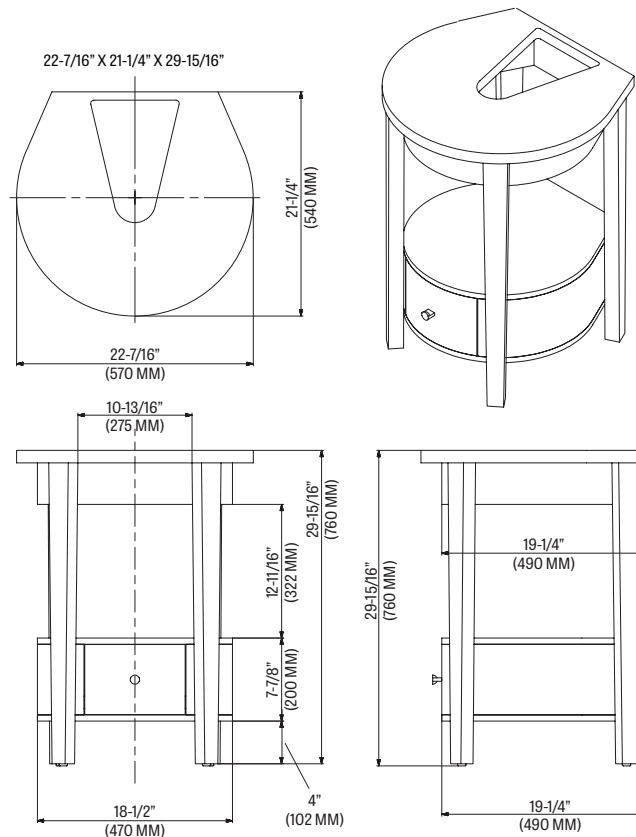

## FEATURES

- 22-7/16" x 21-1/4" x 29-15/16" vanity
- To be used with 311 Enso® lavatory
- Completely assembled with pre-cut top
- Solid wood legs
- Top, base and drawer are made of plywood and MDF board
- All components are finished with polyurethane
- Adjustable metal feet
- Bottom drawer opens 9-1/2"
- Rich Java color

## COMPONENTS

MODEL #	DESCRIPTION
884	Vanity.

Vanity

**SPECIFICATIONS**

MODEL #	DESCRIPTION
884	22-7/16" x 21-1/4" x 29-15/16" vanity

<b>MATERIAL</b>	Solid wood, plywood and MDF
-----------------	-----------------------------

<b>SHIPPING WEIGHT</b>	49 lbs. (22.2 kg)
------------------------	-------------------

**TECHNICAL INFORMATION**

**Note:** these dimensions are nominal and subject to change without notice.

Fixture performance and specifications meet or exceed ASME A112.19.2-2013/CSA B45.1-13 standards, and other state and local codes.