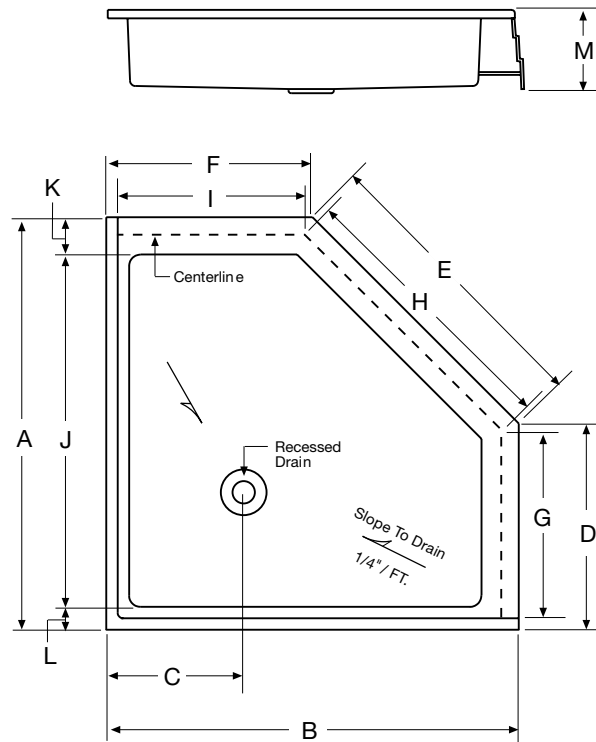

## Triple Threshold, Center Drain Shower Bases

### Specifications

Model #	Description	Codes/Standards
7509	Shower Base 3636 TTNA - 36" x 36" triple threshold, neo-angle center drain.	
7510	Shower Base 3838 TTNA - 38" x 38" triple threshold, neo-angle center drain.	
7530	Shower Base 4242 TTNA - 42" x 42" triple threshold, neo-angle center drain.	

### Technical Information

Model	A	B	C	D	E	F	G	H	I	J	K	L	M
3636TTNA	36"	36"	12"	18-1/4"	25-1/4"	18-1/4"	17"	24"	17"	30-1/2"	3-1/2"	2"	7"
3838TTNA	38"	38"	12-1/2"	20-1/2"	24-1/2"	20-1/2"	19-1/2"	23"	19-1/2"	32-1/4"	3-1/4"	2-1/2"	7"
4242TTNA	42"	42"	15"	19-1/2"	31-3/4"	19-1/2"	18-1/2"	30-1/4"	18-1/2"	36"	3-1/4"	2-3/4"	7"