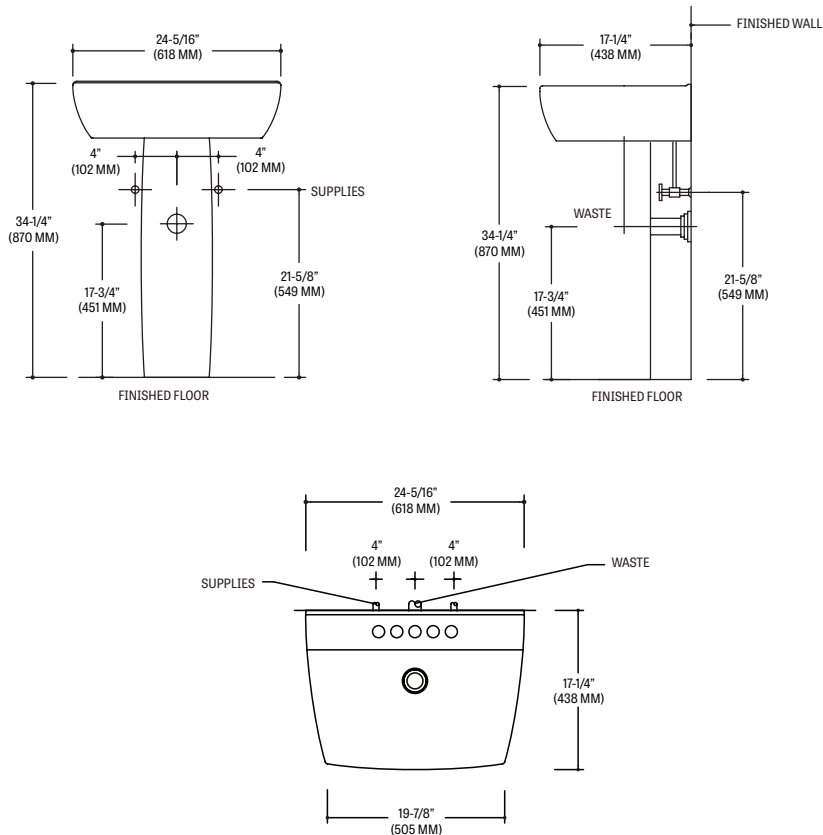

438 POTENZA

Vitreous China, Pedestal Lavatory

SPECIFICATIONS

MODEL #	DESCRIPTION
438	24-5/16" x 17-1/4" pedestal lavatory

MATERIAL	Vitreous China
WARRANTY	Vitreous China - Limited Lifetime
FAUCET HOLES	Single hole, 4" or 8"

SHIPPING WEIGHT	Model 437 - 43 lbs. (19 kg) Model 436 - 31 lbs. (14 kg)

TECHNICAL INFORMATION

Note: these dimensions are nominal and subject to change without notice.

Fixture performance and specifications meet or exceed ASME A112.19.2-2013/CSA B45.1-13 standards, and other state and local codes.