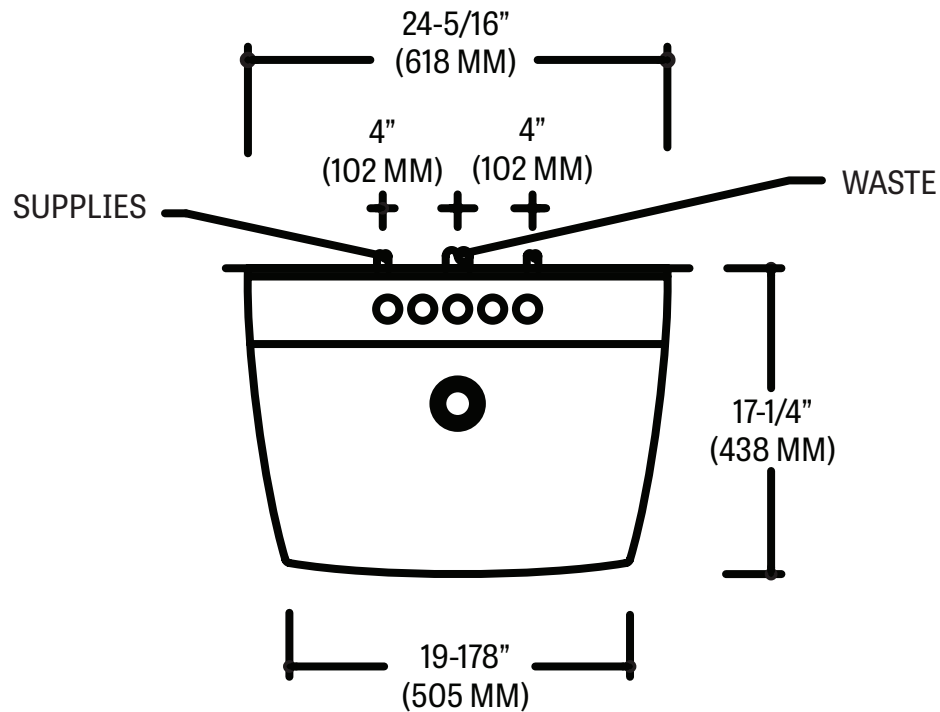

437 POTENZA

Vitreous China, Above Counter Vessel

FEATURES

- 24-5/16" X 17-1/4" above-counter vessel
- Integral rear overflow
- Available with single hole, 4" or 8" faucet centers
- Mansfield® limited lifetime warranty
- Available in White

COMPONENTS

MODEL #	DESCRIPTION	CODES/STANDARDS
437-1	Lavatory with single hole faucet center. Less faucet, drain assembly and supply.	
437-4	Same as above with 4" faucet centers.	
437-8	Same as above with 8" faucet centers.	

437 POTENZA

Vitreous China, Above Counter Vessel

SPECIFICATIONS

MODEL #	DESCRIPTION	CODES/STANDARDS
437-1	24-5/16" x 17-1/4" above counter lavatory with single hole faucet center	
437-4	Same as above with 4" faucet centers	
437-8	Same as above with 8" faucet centers	

MATERIAL	Vitreous China	SHIPPING WEIGHT	43 lbs. (19.5 kg)
WARRANTY	Vitreous China - Limited Lifetime	FAUCET HOLES	Single hole, 4" or 8"

TECHNICAL INFORMATION

Note: these dimensions are nominal and subject to change without notice.