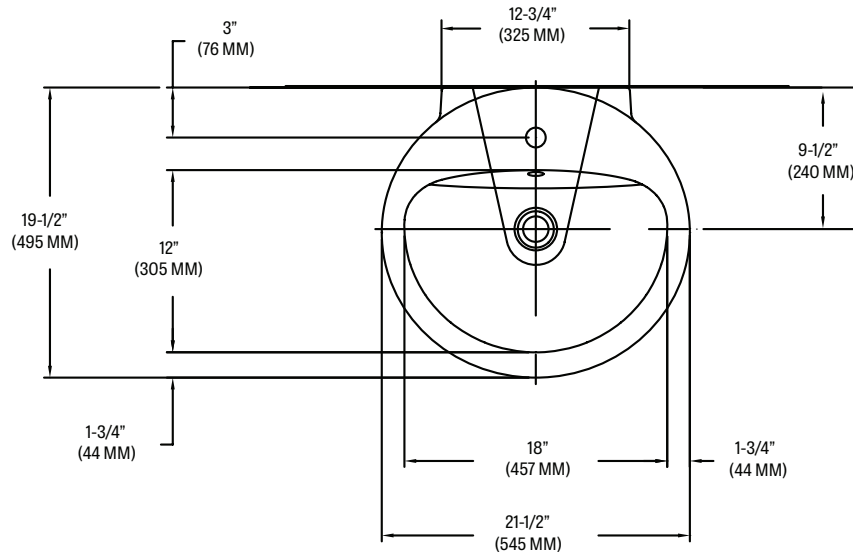

311 ENSO®

MANSFIELD®

Vitreous China, Above Counter Vessel

FEATURES

- 21-1/2" x 19-1/2" lavatory
- 18" x 12" basin
- Integral rear overflow with chrome-finished overflow cover
- Available in single hole faucet center
- Mansfield® limited lifetime warranty
- Available in White, Biscuit & Bone

COMPONENTS

MODEL #	DESCRIPTION	CODES/STANDARDS
311	Lavatory with single hole faucet center. Less faucet, drain assembly and supply. Specify color.	

Vitreous China, Above Counter Vessel

SPECIFICATIONS

MODEL #	DESCRIPTION	CODES/STANDARDS
311	21-1/2' x 19-1/2' above counter vessel	

MATERIAL	Vitreous China	SHIPPING WEIGHT	34 lbs. (15 kg)
WARRANTY	Vitreous China - Limited Lifetime		

TECHNICAL INFORMATION

Note: these dimensions are nominal and subject to change without notice.

Fixture performance and specifications meet or exceed ASME A112.19.2-2013/CSA B45.1-13 standards, and other state and local codes.