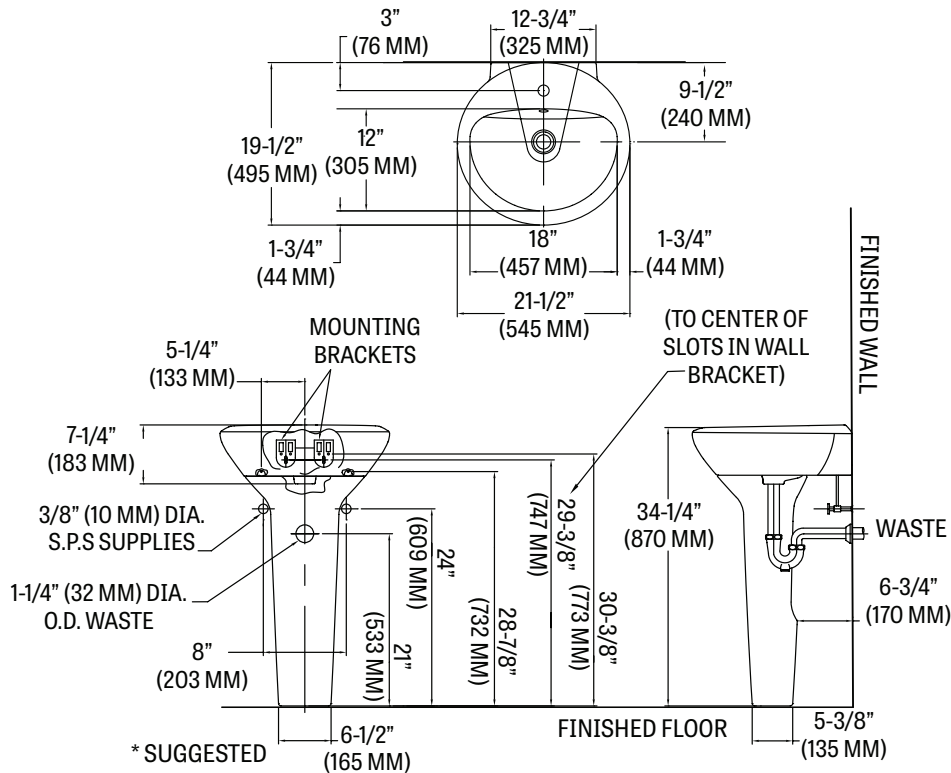

310 ENSO®

MANSFIELD®

Vitreous China, Pedestal Lavatory

FEATURES

- 21-1/2" x 19-1/2" pedestal lavatory
- 18" x 12" basin
- 34-1/4" luxury height
- Integral rear overflow with chrome-finished overflow cover
- Available in single hole faucet center
- Mansfield® limited lifetime warranty
- Available in White, Biscuit, and Bone

COMPONENTS

MODEL #	DESCRIPTION	CODES/STANDARDS
310	Designer lavatory with pedestal. Less faucet, drain assembly and supply. Specify color.	
311	Lavatory with single hole faucet center. Less faucet, drain assembly and supply. Specify color.	
312	Pedestal only. Specify color.	

Vitreous China, Pedestal Lavatory

SPECIFICATIONS

MODEL #	DESCRIPTION	CODES/STANDARDS
310	21-1/2' x 19-1/2' pedestal lavatory	

MATERIAL	Vitreous China	SHIPPING WEIGHT	Model 311 - 34 lbs. (15 kg) Model 312 - 29 lbs. (13 kg)
WARRANTY	Vitreous China - Limited Lifetime		
FAUCET HOLES	Single hole		

TECHNICAL INFORMATION

Note: these dimensions are nominal and subject to change without notice.

Fixture performance and specifications meet or exceed ASME A112.19.2-2013/CSA B45.1-13 standards, and other state and local codes.