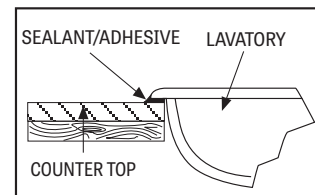

COMPONENTS

MODEL #	DESCRIPTION	CODES/STANDARDS
269-1	Self-rimming lavatory with single hole faucet center. Less faucet, drain assembly and supply.	 
269-4	Same as above with 4" faucet centers.	
269-8	Same as above with 8" faucet centers. Specify color.	

269 MONTCLAIR

Vitreous China, Self-Rimming Lavatory

SPECIFICATIONS

MODEL #	DESCRIPTION	CODES/STANDARDS
269-1	Self-rimming lavatory with single hole faucet center	 
269-4	Same as above with 4" faucet centers	
269-8	Same as above with 8" faucet centers	

MATERIAL	Vitreous China
WARRANTY	Vitreous China - Limited Lifetime

SHIPPING WEIGHT	24 lbs. (11 kg)
FAUCET HOLES	Single hole, 4" or 8"

TECHNICAL INFORMATION

Note: these dimensions are nominal and subject to change without notice.