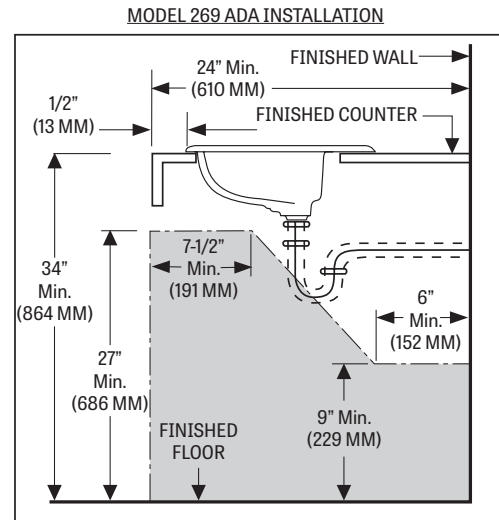

269 MONTCLAIR

MANSFIELD®

Vitreous China, Self-Rimming Lavatory

FEATURES

- 22-1/4" x 17-3/8" self-rimming lavatory
- 19" x 11-3/4" basin
- Complies with ADA requirements for accessibility
- Concealed front overflow
- Available in single hole, 4" or 8" faucet centers
- Mansfield® limited lifetime warranty
- Available in White, Biscuit and Bone

COMPONENTS

MODEL #	DESCRIPTION	CODES/STANDARDS
269-1	Self-rimming lavatory with single hole faucet center. Less faucet, drain assembly and supply.	 
269-4	Same as above with 4" faucet centers.	
269-8	Same as above with 8" faucet centers. Specify color.	

269 MONTCLAIR

Vitreous China, Self-Rimming Lavatory

SPECIFICATIONS

MODEL #	DESCRIPTION	CODES/STANDARDS
269-1	Self-rimming lavatory with single hole faucet center	 
269-4	Same as above with 4" faucet centers	
269-8	Same as above with 8" faucet centers	

MATERIAL	Vitreous China
WARRANTY	Vitreous China - Limited Lifetime

SHIPPING WEIGHT	24 lbs. (11 kg)
FAUCET HOLES	Single hole, 4" or 8"

TECHNICAL INFORMATION

Note: these dimensions are nominal and subject to change without notice.