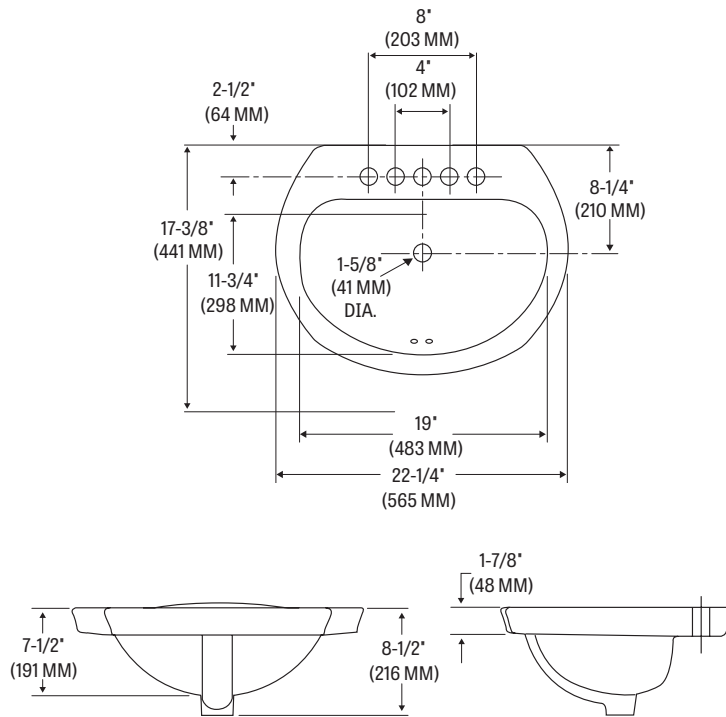

269 MONTCLAIR

MANSFIELD®

Vitreous China, Self-Rimming Lavatory

FEATURES

- 22-1/4" x 17-3/8" self-rimming lavatory
- 19" x 11-3/4" basin
- Complies with ADA requirements for accessibility
- Concealed front overflow
- Available in single hole, 4" or 8" faucet centers
- Mansfield® limited lifetime warranty
- Available in White, Biscuit and Bone

COMPONENTS

MODEL #	DESCRIPTION	CODES/STANDARDS
269-1	Self-rimming lavatory with single hole faucet center. Less faucet, drain assembly and supply.	 
269-4	Same as above with 4" faucet centers.	
269-8	Same as above with 8" faucet centers. Specify color.	

269 MONTCLAIR

Vitreous China, Self-Rimming Lavatory

SPECIFICATIONS

MODEL #	DESCRIPTION	CODES/STANDARDS
269-1	Self-rimming lavatory with single hole faucet center	 
269-4	Same as above with 4" faucet centers	
269-8	Same as above with 8" faucet centers	

MATERIAL	Vitreous China
WARRANTY	Vitreous China - Limited Lifetime

SHIPPING WEIGHT	24 lbs. (11 kg)
FAUCET HOLES	Single hole, 4" or 8"

TECHNICAL INFORMATION

Note: these dimensions are nominal and subject to change without notice.