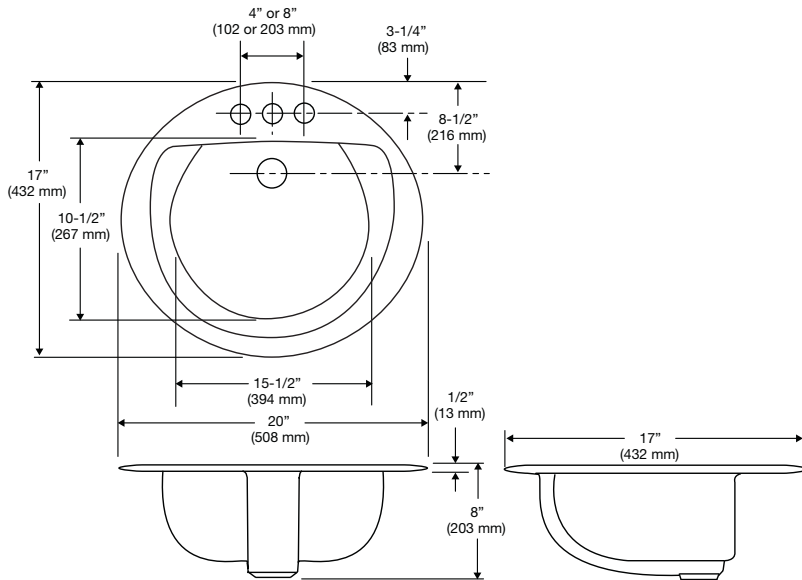

Specifications

Model #	Description	Codes/Standards
267-1	Oval, self-rimming lavatory with single hole faucet center.	
267-4	Same as above with 4" faucet centers.	
267-8	Same as above with 8" faucet centers.	

Specification	Description	Specification	Description
Material	Vitreous China	Shipping Weight	24.2 lbs. (11 kg)
Faucet Holes	Single hole, 4" and 8"	Warranty	Vitreous China - Limited Lifetime

Technical Information

See our complete line of acrylic and vitreous china bathroom fixtures, plastic tank trim and plumbing products.

These dimensions are nominal and subject to change without notice.

Fixture performance and specifications meet or exceed ASME A112.19.2-2008/CSA B45.1-08 standards, and other state and local codes.