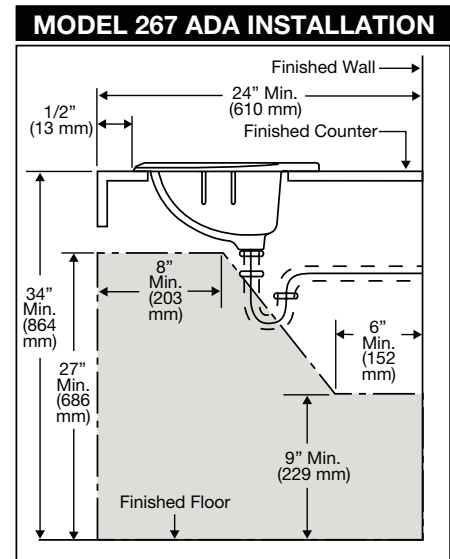

Specifications

Model #	Description	Codes/Standards
267-1	Oval, self-rimming lavatory with single hole faucet center.	
267-4	Same as above with 4" faucet centers.	
267-8	Same as above with 8" faucet centers.	

Specification	Description	Specification	Description
Material	Vitreous China	Shipping Weight	24.2 lbs. (11 kg)
Faucet Holes	Single hole, 4" and 8"	Warranty	Vitreous China - Limited Lifetime

Technical Information

See our complete line of acrylic and vitreous china bathroom fixtures, plastic tank trim and plumbing products.

These dimensions are nominal and subject to change without notice.

Fixture performance and specifications meet or exceed ASME A112.19.2-2008/CSA B45.1-08 standards, and other state and local codes.