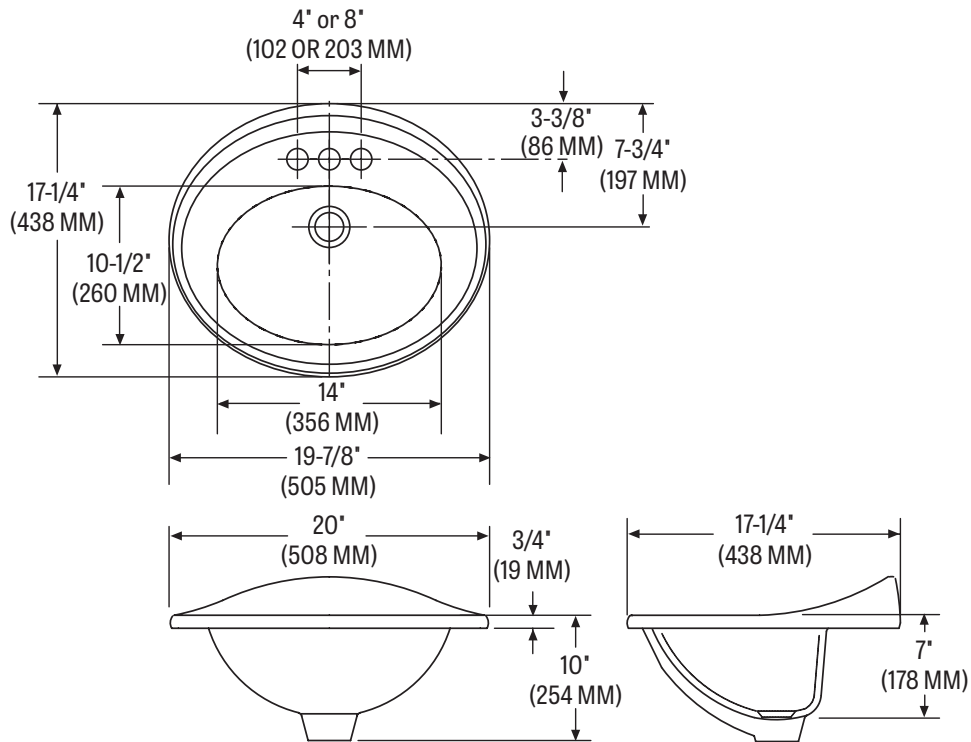

259 ESSENCE

MANSFIELD®

Vitreous China, Self-Rimming Lavatory

FEATURES

- 19-7/8" x 17-1/4" self-rimming lavatory
- 14" x 10-1/2" basin
- Concealed front overflow
- Available in single hole, 4" or 8" faucet centers
- Mansfield® limited lifetime warranty
- Available in White, Biscuit and Bone

COMPONENTS

MODEL #	DESCRIPTION	CODES/STANDARDS
259-1	Self-rimming lavatory with single hole faucet center. Less faucet, drain assembly and supply. Specify color.	 
259-4	Same as above with 4" faucet centers. Specify color.	
259-8	Same as above with 8" faucet centers. Specify color.	

259 ESSENCE

Vitreous China, Self-Rimming Lavatory

SPECIFICATIONS

MODEL #	DESCRIPTION	CODES/STANDARDS
259-1	Self-rimming lavatory with single hole faucet center	 
259-4	Same as above with 4" faucet centers	
259-8	Same as above with 8" faucet centers	

MATERIAL	Vitreous China	SHIPPING WEIGHT	22 lbs. (10 kg)
WARRANTY	Vitreous China - Limited Lifetime	FAUCET HOLES	Single hole, 4" or 8"

TECHNICAL INFORMATION

Note: these dimensions are nominal and subject to change without notice.