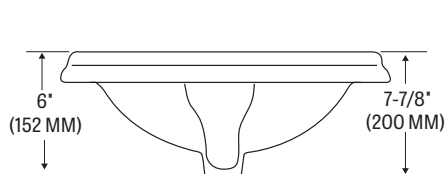

TECHNICAL INFORMATION

Note: these dimensions are nominal and subject to change without notice.