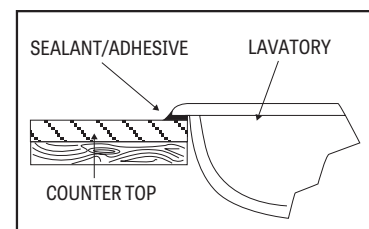

257 WAVERLY

Vitreous China, Self-Rimming Lavatory

SPECIFICATIONS

MODEL #	DESCRIPTION	CODES/STANDARDS
257-4	Self-rimming lavatory with 4" faucet center	

MATERIAL	Vitreous China
WARRANTY	Vitreous China - Limited Lifetime

SHIPPING WEIGHT	34 lbs. (15 kg)
FAUCET HOLES	4"

TECHNICAL INFORMATION

Note: these dimensions are nominal and subject to change without notice.

MODEL 257 ADA INSTALLATION

Fixture performance and specifications meet or exceed ASME A112.19.2-2013/CSA B45.1-13 standards, and other state and local codes.