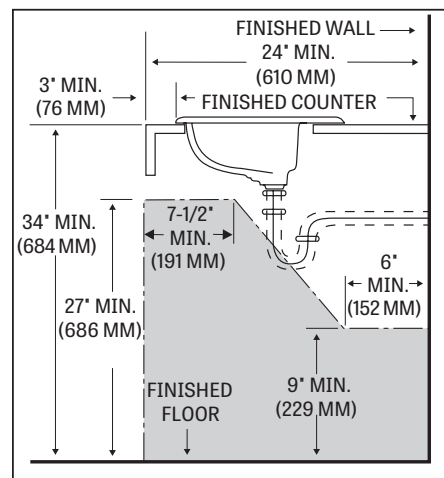

257 WAVERLY

Vitreous China, Self-Rimming Lavatory

FEATURES

- 21" x 17" self-rimming lavatory
- 15-3/4" x 11-1/8" basin
- Complies with ADA requirements for accessibility
- Concealed front overflow
- Available in 4" faucet center
- Mansfield® limited lifetime warranty
- Available in White

COMPONENTS

MODEL #	DESCRIPTION	CODES/STANDARDS
257-4	Self-rimming lavatory with 4" faucet center. Less faucet, drain assembly and supply.	 

257 WAVERLY

Vitreous China, Self-Rimming Lavatory

SPECIFICATIONS

MODEL #	DESCRIPTION	CODES/STANDARDS
257-4	Self-rimming lavatory with 4" faucet center	 

MATERIAL	Vitreous China
WARRANTY	Vitreous China - Limited Lifetime

SHIPPING WEIGHT	34 lbs. (15 kg)
FAUCET HOLES	4"

TECHNICAL INFORMATION

Note: these dimensions are nominal and subject to change without notice.

MODEL 257 ADA INSTALLATION

Fixture performance and specifications meet or exceed ASME A112.19.2-2013/CSA B45.1-13 standards, and other state and local codes.