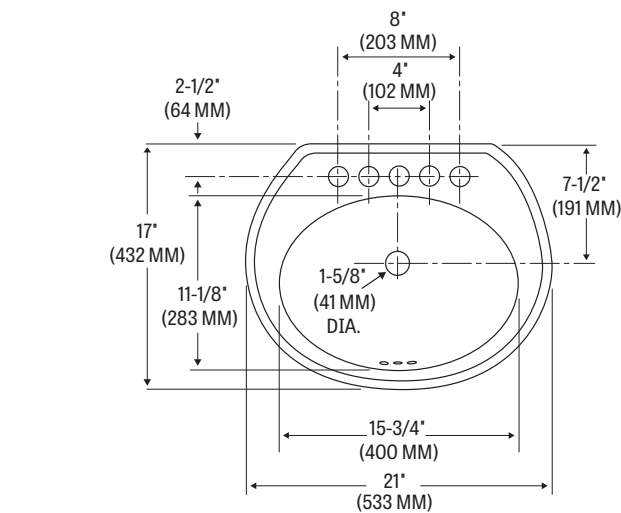

257 WAVERLY

Vitreous China, Self-Rimming Lavatory

FEATURES

- 21" x 17" self-rimming lavatory
- 15-3/4" x 11-1/8" basin
- Complies with ADA requirements for accessibility
- Concealed front overflow
- Available in 4" faucet center
- Mansfield® limited lifetime warranty
- Available in White

COMPONENTS

MODEL #	DESCRIPTION	CODES/STANDARDS
257-4	Self-rimming lavatory with 4" faucet center. Less faucet, drain assembly and supply.	 

257 WAVERLY

Vitreous China, Self-Rimming Lavatory

SPECIFICATIONS

MODEL #	DESCRIPTION	CODES/STANDARDS
257-4	Self-rimming lavatory with 4" faucet center	 

MATERIAL	Vitreous China
WARRANTY	Vitreous China - Limited Lifetime

SHIPPING WEIGHT	34 lbs. (15 kg)
FAUCET HOLES	4"

TECHNICAL INFORMATION

Note: these dimensions are nominal and subject to change without notice.

MODEL 257 ADA INSTALLATION

Fixture performance and specifications meet or exceed ASME A112.19.2-2013/CSA B45.1-13 standards, and other state and local codes.