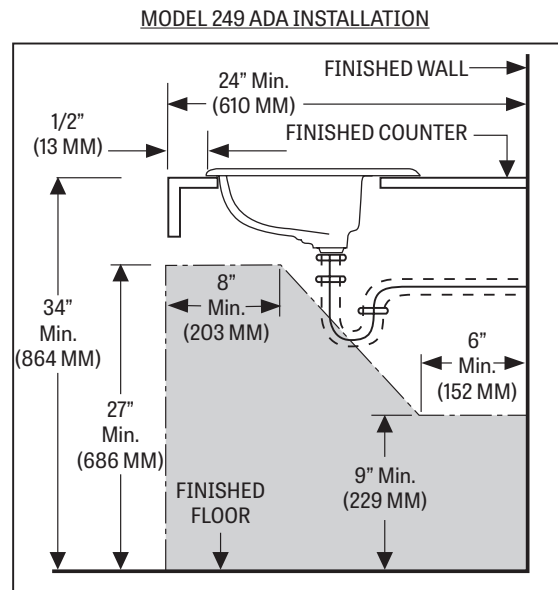

## SPECIFICATIONS

MODEL #	DESCRIPTION	CODES/STANDARDS
249-1	Round, self-rimming lavatory with single hole faucet center	 
249-4	Same as above with 4" faucet centers	
249-8	Same as above with 8" faucet centers	

MATERIAL	Vitreous China
WARRANTY	Vitreous China - Limited Lifetime

SHIPPING WEIGHT	21.6 lbs. (10 kg)
FAUCET HOLES	Single hole, 4" or 8"

## TECHNICAL INFORMATION

**Note:** these dimensions are nominal and subject to change without notice.

Fixture performance and specifications meet or exceed ASME A112.19.2-2013/CSA B45.1-13 standards, and other state and local codes.