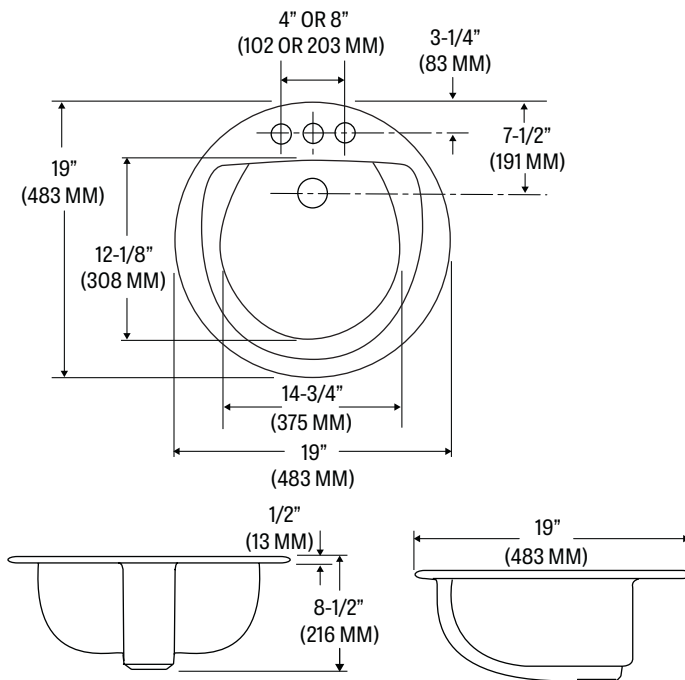

## COMPONENTS

MODEL #	DESCRIPTION	CODES/STANDARDS
249-1	Round, self-rimming lavatory with single hole faucet center. Less faucet, drain assembly and supply.	 
249-4	Same as above with 4" faucet centers. Specify color.	
249-8	Same as above with 8" faucet centers.	

## SPECIFICATIONS

MODEL #	DESCRIPTION	CODES/STANDARDS
249-1	Round, self-rimming lavatory with single hole faucet center	 
249-4	Same as above with 4" faucet centers	
249-8	Same as above with 8" faucet centers	

MATERIAL	Vitreous China
WARRANTY	Vitreous China - Limited Lifetime

SHIPPING WEIGHT	21.6 lbs. (10 kg)
FAUCET HOLES	Single hole, 4" or 8"

## TECHNICAL INFORMATION

**Note:** these dimensions are nominal and subject to change without notice.

Fixture performance and specifications meet or exceed ASME A112.19.2-2013/CSA B45.1-13 standards, and other state and local codes.