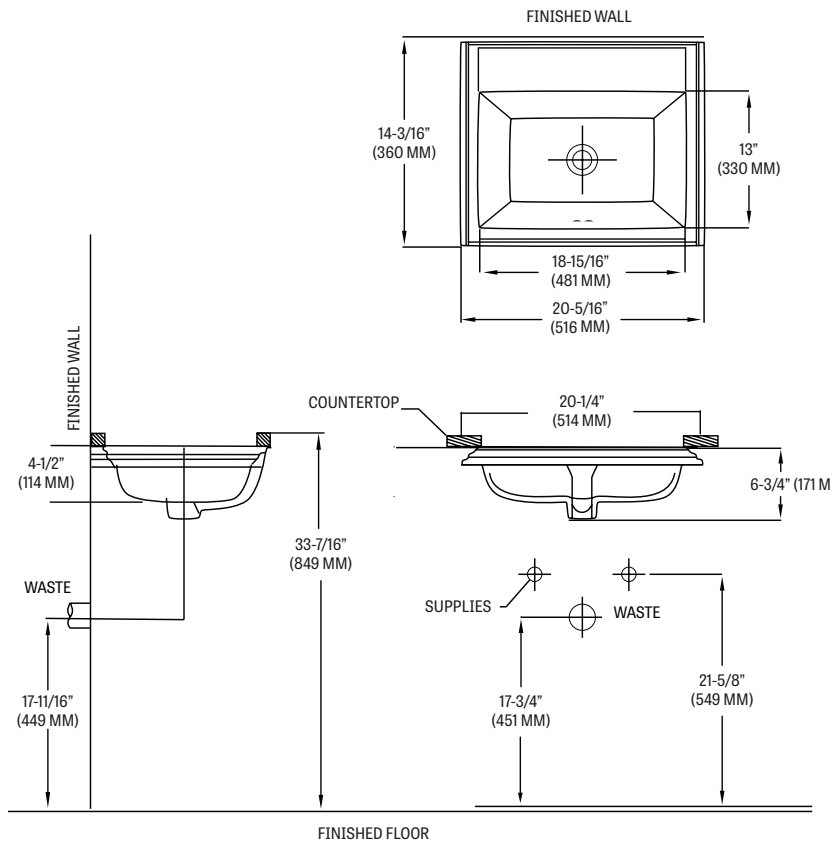

234 BRENTWOOD®

MANSFIELD®

Vitreous China, Under Counter Lavatory

FEATURES

- 20-5/16" x 14-3/16" rectangular, under counter lavatory
- Basin: 18-15/16" x 13"
- Front overflow
- Complies with ADA requirements for accessibility
- Mansfield® limited lifetime warranty
- Available in White, Biscuit and Bone

COMPONENTS

MODEL #	DESCRIPTION	CODES/STANDARDS
234	Rectangular, under counter lavatory. Less drain assembly. Includes a set of four mounting clips. Specify color.	 

234 BRENTWOOD®

Vitreous China, Under Counter Lavatory

SPECIFICATIONS

MODEL #	DESCRIPTION	CODES/STANDARDS
234	Rectangular, under counter lavatory	 

MATERIAL	Vitreous China	SHIPPING WEIGHT	20 lbs. (9.7 kg)
WARRANTY	Vitreous China - Limited Lifetime		

TECHNICAL INFORMATION

Note: these dimensions are nominal and subject to change without notice.

Fixture performance and specifications meet or exceed ASME A112.19.2-2013/CSA B45.1-13 standards, and other state and local codes.