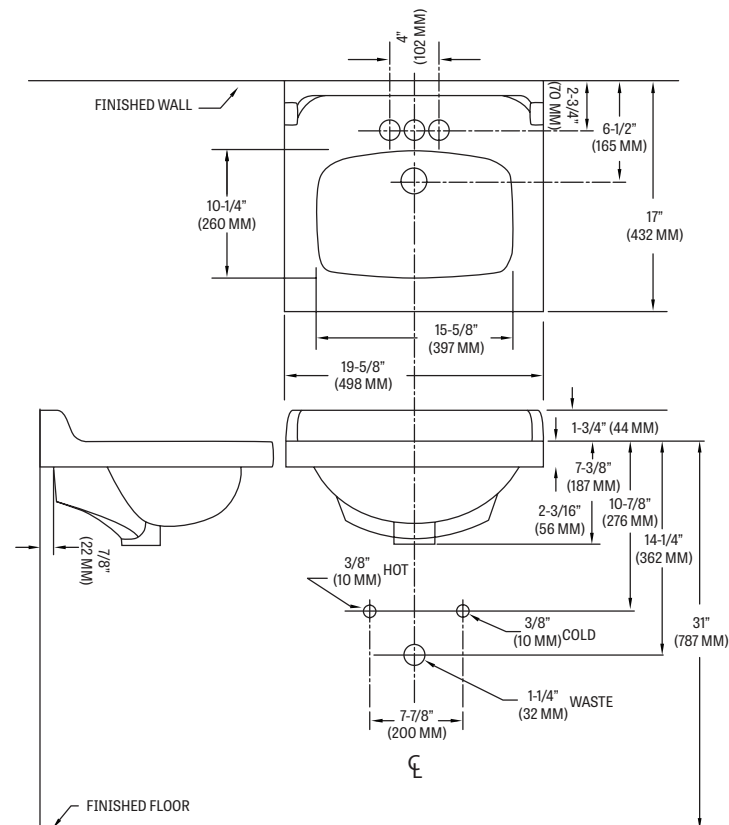

## FEATURES

- 19-5/8" x 17" vanity top
- Basin: 10-1/4" x 15-5/8"
- Concealed front overflow
- Available in 4" faucet center
- Integral back splash
- Mansfield® limited lifetime warranty
- Available in White

## COMPONENTS

MODEL #	DESCRIPTION
2017	Vanity top lavatory with 4" faucet center. Less faucet, drain assembly and supply.

## SPECIFICATIONS

MODEL #	DESCRIPTION
2017	Vitreous china vanity top lavatory.

MATERIAL	Vitreous China
WARRANTY	Vitreous China - Limited Lifetime

SHIPPING WEIGHT	27 lbs. (12.4 kg)
FAUCET HOLES	4"

## TECHNICAL INFORMATION

**Note:** these dimensions are nominal and subject to change without notice.

Fixture performance and specifications meet or exceed ASME A112.19.2-2013/CSA B45.1-13 standards, and other state and local codes.