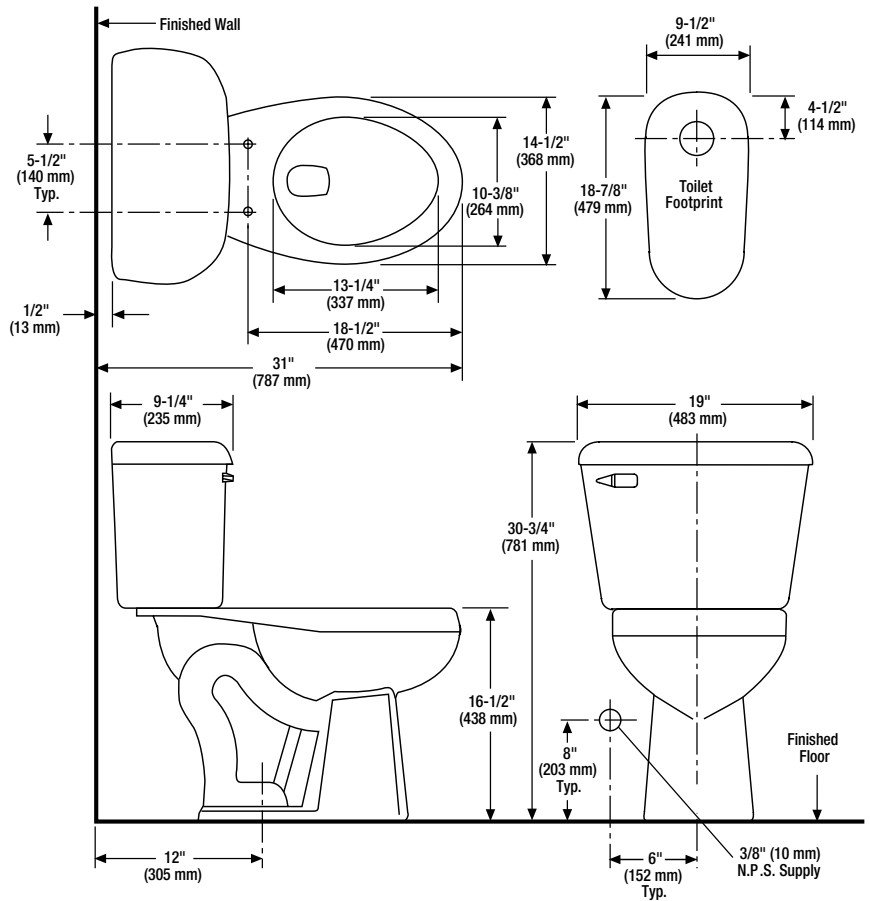

148-119

EcoQuantum®

Elongated Front, SmartHeight™, Vitreous China, Two-Piece Toilet

Specifications

Model #	Description	Codes/Standards
148-119	Elongated front, SmartHeight™ (1.1 gpf or 1.6 gpf) two-piece toilet	

Specification	Description	Specification	Description
Material	Vitreous China	Trap Diameter	2-1/8"
Water Pressure Range	35 to 80 PSI	Trap Seal	2-3/4"
Flush System	Pressure Assist Vessel/Dual Flush Technology	Rough-in	12"
Water Usage	1.1 gpf or 1.6 gpf	Shipping Weight	Model 148 - 52 lbs. (23.5 kg)
Water Surface Area	10" X 12"		Model 119/119RH/119CL - 42 lbs. (19 kg)
MaP Rating	1000 grams	Warranty	Vitreous China - Limited Lifetime Tank Trim - Limited One Year

Technical Information

See our complete line of acrylic and vitreous china bathroom fixtures, plastic tank trim and plumbing products.

These dimensions are nominal and subject to change without notice.

Fixture performance and specifications meet or exceed ASME A112.19.2-2008/CSA B45.1-08 standards, and other state and local codes.