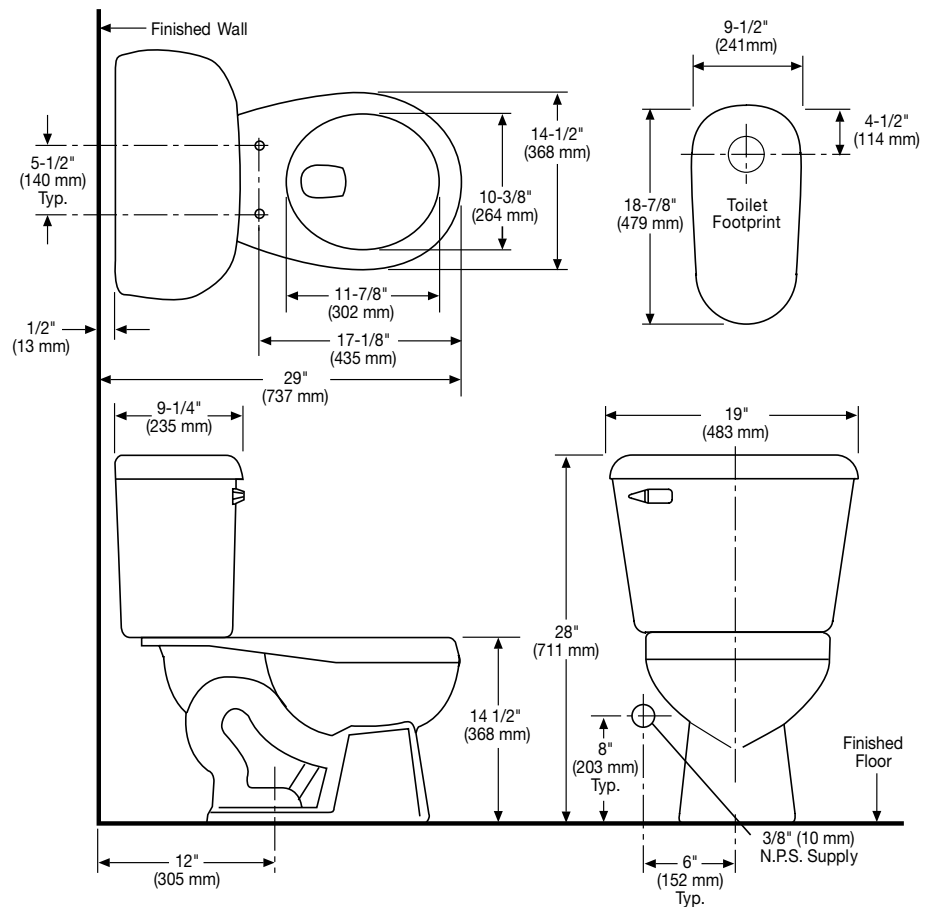

146-123 Quantum®

Round Front, Vitreous China, Two-Piece Toilet

Features

- High performance, pressure-assist Flushmate III™ flushing technology
- 1.6 gpf / 6.0 lpf low water consumption
- Round front bowl
- 12" rough-in
- 2-1/8" glazed trapway
- Trip levers
 - Model 45 left hand, chrome-plated metal
 - Model 49 right hand, chrome-plated metal
 - Model 47 push button actuator, chrome-plated plastic
- The Mansfield® limited lifetime warranty
- Available in White and Standard Colors: Biscuit, Bone

MADE IN USA

146-123 Quantum®

Round Front, Vitreous China, Two-Piece Toilet

Specifications

Model #	Description	Codes/Standards
146-123	Elongated front (1.6 gpf/6.0 lpf) two-piece toilet	

Specification	Description	Specification	Description
Material	Vitreous China	Trap Diameter	2-1/8"
Water Pressure Range	35 to 80 PSI	Trap Seal	2-3/4"
Flush System	Flushmate III™ pressure assist vessel	Shipping Weight	Model 146 - 51 lbs. (23 kg)
Water Usage	1.6 gpf / 6.0 lpf		Model 122/123/123RH - 43 lbs. (19.5 kg)
Water Surface Area	9-3/4" X 11-1/2"	Warranty	Vitreous China - Limited Lifetime
Rough-in	12"		Tank Trim - Limited One Year

Technical Information

See our complete line of acrylic and vitreous china bathroom fixtures, plastic tank trim and plumbing products.

These dimensions are nominal and subject to change without notice.

Fixture performance and specifications meet or exceed ASME A112.19.2-2008/CSA B45.1-08 standards, and other state and local codes.