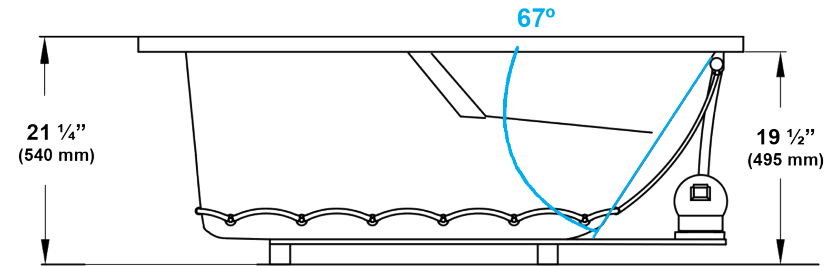

# PRO-FIT® AIR MASSAGE BATH

3660 59 3/4" x 35 3/4" x 21 1/4"

Model number: 6418

## NOTES:

1. Blower location (Standard only).
2. Required blower motor access is 20" W x 15" H.
3. Measurements may vary 1/4" (+/-).
4. If a factory installed nailing flange is added to a unit, add 1/8" to each side flanged.
5. Optional removable apron is available.

## SPECIFICATIONS:

<b>Dimensions:</b>	59 3/4" x 35 3/4" x 21 1/4"	<b>Number of air jets:</b>	29
<b>Material:</b>	Acrylic, fiberglass reinforced	<b>Weight:</b>	100 lbs. (45 kg)
<b>Blower Motor:</b>	120 V, 60 HZ, 8.0 Amp, Single Speed, 200 Watt Single Phase - Premounted	<b>Water Capacity:</b>	45 gals max. 32 gals min. (171 liters/121 liters)
<b>Electrical Requirements:</b>	120 V, 15 Amp, GFCI Protected	<b>Floor Loading:</b>	47 lbs./sq.ft. (229 kg/m <sup>2</sup> )
<b>On/Off Control:</b>	Air Switch	<b>Shipping Weight:</b>	140 lbs. (64 kg)