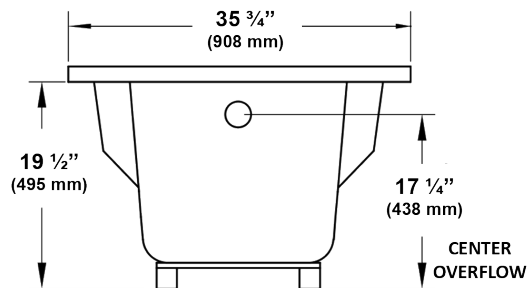

# PRO-FIT® AIR MASSAGE BATH

3660 59 3/4" x 35 3/4" x 21 1/4"

Model number: 6418

## NOTES:

1. Blower location (Standard only).
2. Required blower motor access is 20" W x 15" H.
3. Measurements may vary 1/4" (+/-).
4. If a factory installed nailing flange is added to a unit, add 1/8" to each side flanged.
5. Optional removable apron is available.

## SPECIFICATIONS:

<b>Dimensions:</b>	59 3/4" x 35 3/4" x 21 1/4"	<b>Number of air jets:</b>	29
<b>Material:</b>	Acrylic, fiberglass reinforced	<b>Weight:</b>	100 lbs. (45 kg)
<b>Blower Motor:</b>	120 V, 60 HZ, 8.0 Amp, Single Speed, 200 Watt Single Phase - Premounted	<b>Water Capacity:</b>	45 gals max. 32 gals min. (171 liters/121 liters)
<b>Electrical Requirements:</b>	120 V, 15 Amp, GFCI Protected	<b>Floor Loading:</b>	47 lbs./sq.ft. (229 kg/m <sup>2</sup> )
<b>On/Off Control:</b>	Air Switch	<b>Shipping Weight:</b>	140 lbs. (64 kg)