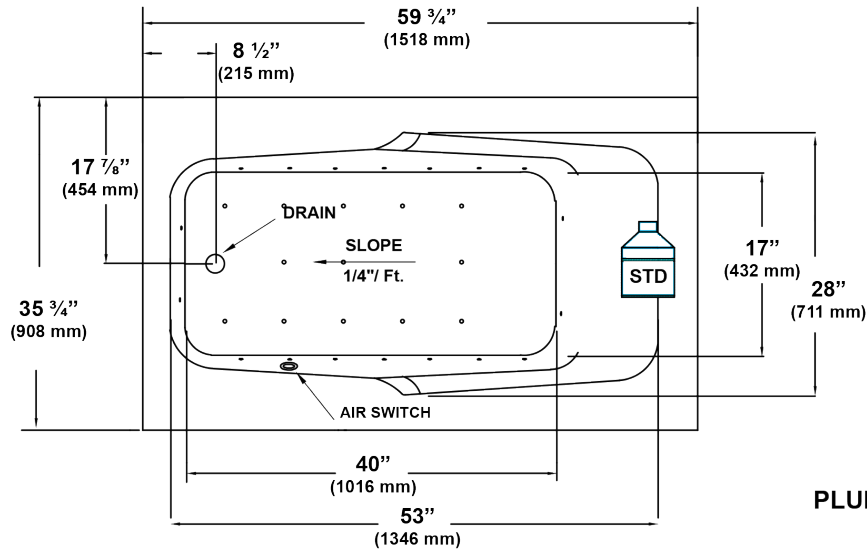

# PRO-FIT® AIR MASSAGE BATH

3660 59 3/4" x 35 3/4" x 21 1/4"

Model number: 6418

## PLUMBING ROUGH-IN

## NOTES:

1. Blower location (Standard only).
2. Required blower motor access is 20" W x 15" H.
3. Measurements may vary 1/4" (+/-).
4. If a factory installed nailing flange is added to a unit, add 1/8" to each side flanged.
5. Optional removable apron is available.

## SPECIFICATIONS:

<b>Dimensions:</b>	59 3/4" x 35 3/4" x 21 1/4"	<b>Number of air jets:</b>	29
<b>Material:</b>	Acrylic, fiberglass reinforced	<b>Weight:</b>	100 lbs. (45 kg)
<b>Blower Motor:</b>	120 V, 60 HZ, 8.0 Amp, Single Speed, 200 Watt Single Phase - Premounted	<b>Water Capacity:</b>	45 gals max. 32 gals min. (171 liters/121 liters)
<b>Electrical Requirements:</b>	120 V, 15 Amp, GFCI Protected	<b>Floor Loading:</b>	47 lbs./sq.ft. (229 kg/m <sup>2</sup> )
<b>On/Off Control:</b>	Air Switch	<b>Shipping Weight:</b>	140 lbs. (64 kg)