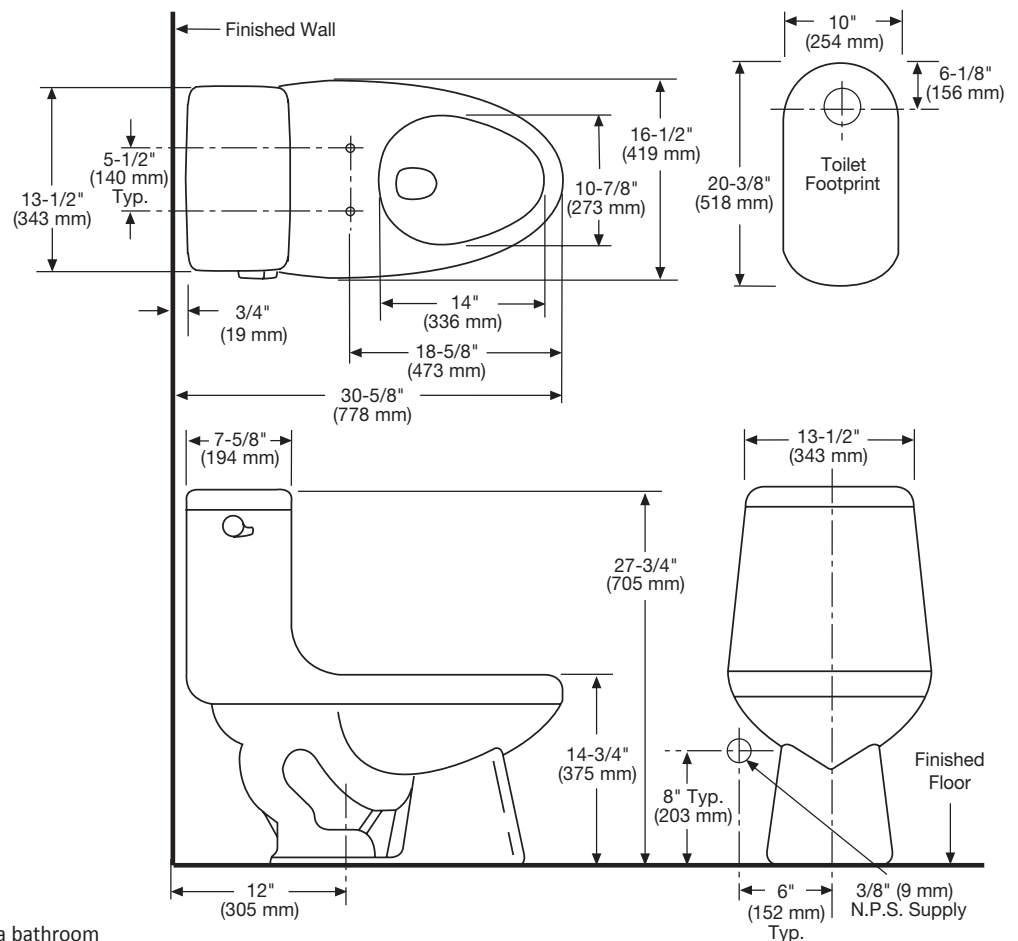

705NS Aegean™

Elongated Front, Vitreous China, One-Piece Toilet

Features

- 1.6 gpf / 6.0 lpf low water consumption
- Elongated front bowl
- High performance MagnaFlush™ flushing technology
- 3" flush valve
- Pilot operated anti-siphon fill valve
- 12" rough-in
- Model 73 side-mount, chrome plated metal trip lever
- 2" glazed trapway
- Includes a color-match SmartClose™ toilet seat
- The Mansfield® limited lifetime warranty
- Available in White and Standard Colors: Biscuit, Bone

Elongated Front

Model 705NS
Toilet seat included

Components

Model #	Description	Codes/Standards
705NS	Elongated front, high profile one-piece toilet. Includes toilet seat. Less supply. Specify color.	
SB700	Elongated SmartClose™ toilet seat. Specify color.	

Specifications

Model #	Description	Codes/Standards
705NS	Elongated front (1.6 gpf / 6.0 lpf) one-piece toilet with SmartClose™ toilet seat	

Specification	Description	Specification	Description
Material	Vitreous China	Trap	Diameter: 2" Seal: 2-1/8"
Water Pressure Range	20 to 80 PSI	Water Surface	7-1/4" X 10-3/4"
MaP Rating	600 grams	Rough-in	12"
Water Usage	1.6 gpf / 6.0 lpf	Shipping Weight	84.5 lbs. / 38.3 kg
Flush System	3" flush valve - MagnaFlush™ Flushing Technology	Warranty	Vitreous China - Limited Lifetime Tank Trim - Limited One Year

Technical Information

See our complete line of acrylic and vitreous china bathroom fixtures, plastic tank trim and plumbing products.

These dimensions are nominal and subject to change without notice.

Fixture performance and specifications meet or exceed ASME A112.19.2-2008/CSA B45.1-08 standards, and other state and local codes.