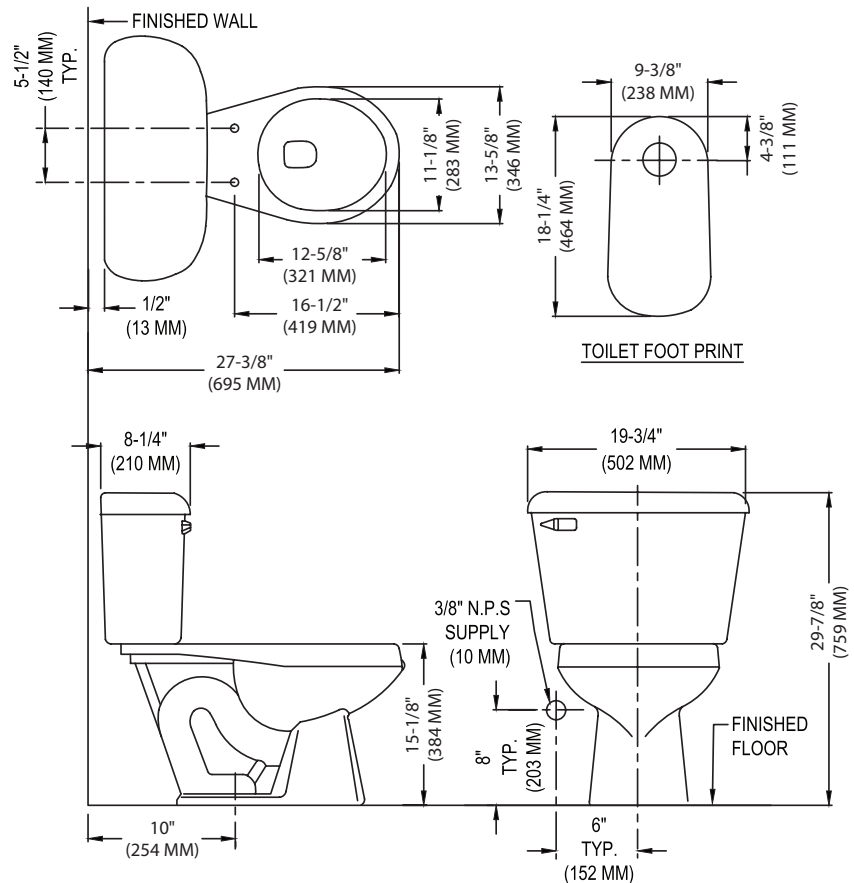

### Components

Model #	Description	Codes/Standards
131-3173	Round front, two-piece toilet. Less toilet seat and supply. Specify color.	 
131	Round front toilet bowl only. 10" rough-in. Less toilet seat. Specify color.	
3173	Tank and cover only, with left hand, front-mount, color-match trip lever. With Fluidmaster fill valve. Less supply. Specify color.	
3173RH	Same as model 3173, with right hand, color-match trip lever. Less supply. Specify color.	
3120	Same as 3121 with chrome trip lever.	
3120RH	Same as 3120 with right hand trip lever.	
3121RH	Same as 3121 with right hand trip lever.	
3122	Same as model 3121, with tank liner.	
3174	Same as model 3173, with tank liner.	
SB100	Alto Round, toilet seat. Specify color.	

# 131-3173 Alto® 1.28

Round Front, Vitreous China, Two-Piece Toilet

## Specifications

Model #	Description	Codes/Standards
131-3173	Round front (1.28 gpf/4.86 lpf) two-piece toilet	 

Specification	Description	Specification	Description
Material	Vitreous China	Trap Diameter	2"
Water Pressure Range	20 to 80 PSI	Trap Seal	2-1/4"
Flush System	3" hybrid flush valve	Rough-in	10"
Water Usage	1.28 gpf / 4.86 lpf	Shipping Weight	Model 131 - 48 lbs., Model 3173 - 33 lbs.
Water Surface Area	8" X 9"	Warranty	Vitreous China - Limited Lifetime Tank Trim - Limited One Year
MaP Rating	600 grams		

## Technical Information

See our complete line of acrylic and vitreous china bathroom fixtures, plastic tank trim and plumbing products.

These dimensions are nominal and subject to change without notice.