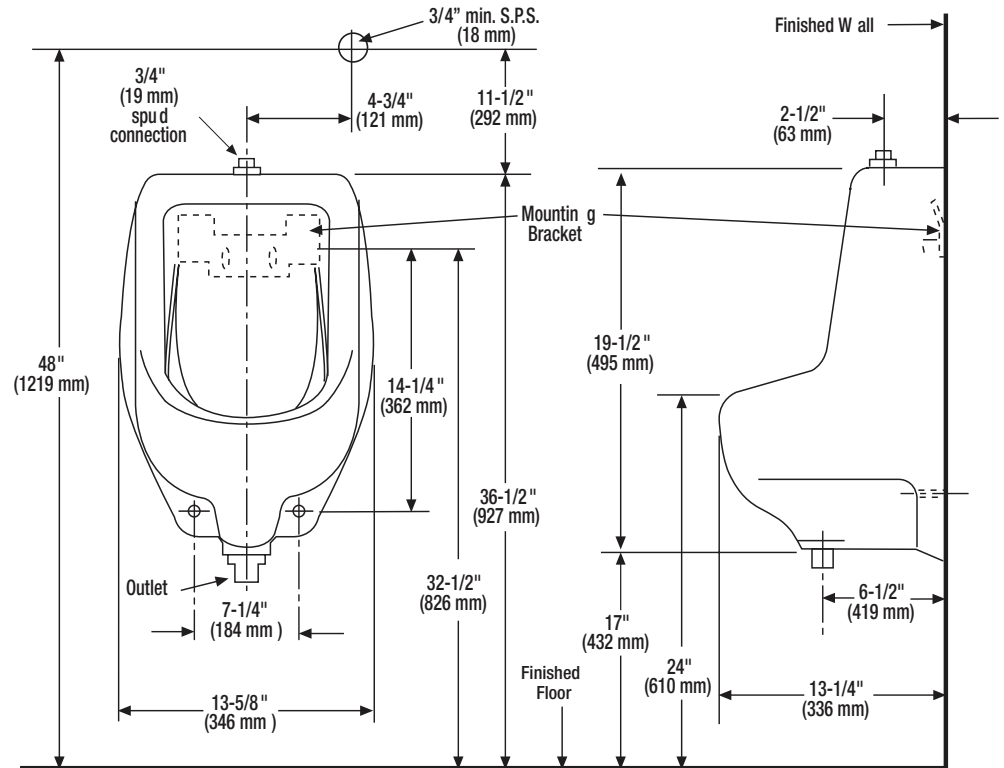

## Features

---

- Wall-mount, wash-down urinal
- Rim-flushing action
- 0.5 gpf / 1.9 lpf
- 13-5/8" x 19-1/2" x 13-1/4"
- Exposed trap
- The Mansfield® limited lifetime warranty
- Available in White and Standard Colors:  
Biscuit, Bone

## Components

---

Model #	Description	Codes/Standards
401 HE	Vitreous china wash-down (0.5 gpf/1.9 lpf) urinal. Fitted with 3/4" top spud and 1-1/2" outlet spud. Mounting bracket included. Less flushometer. Specify color.	 

## Specifications

Model #	Description	Codes/Standards
401 HE	Wall-mount, wash-down urinal	

Specification	Description	Specification	Description
Material	Vitreous China	Rough-in	Wall-mount
Water Usage	0.5 gpf	Shipping Weight	Model 401 - 37 lbs. (16 kg)
Inlet	3/4"	Warranty	Vitreous China - Limited Lifetime
Outlet	1-1/2"		

## Technical Information

All Mansfield® wall-mount urinals are supplied with this exclusive one-piece steel hanger. Easily installed and adjusted, it contains 7 holes for solid mounting against wall. Anchoring screw must be used for correct installation. Standard plumbing practice recommends use of both mounting bracket and anchoring screws. NOTE: For secure installation, wall-mounting hanger should be fastened to solid support wall stud.