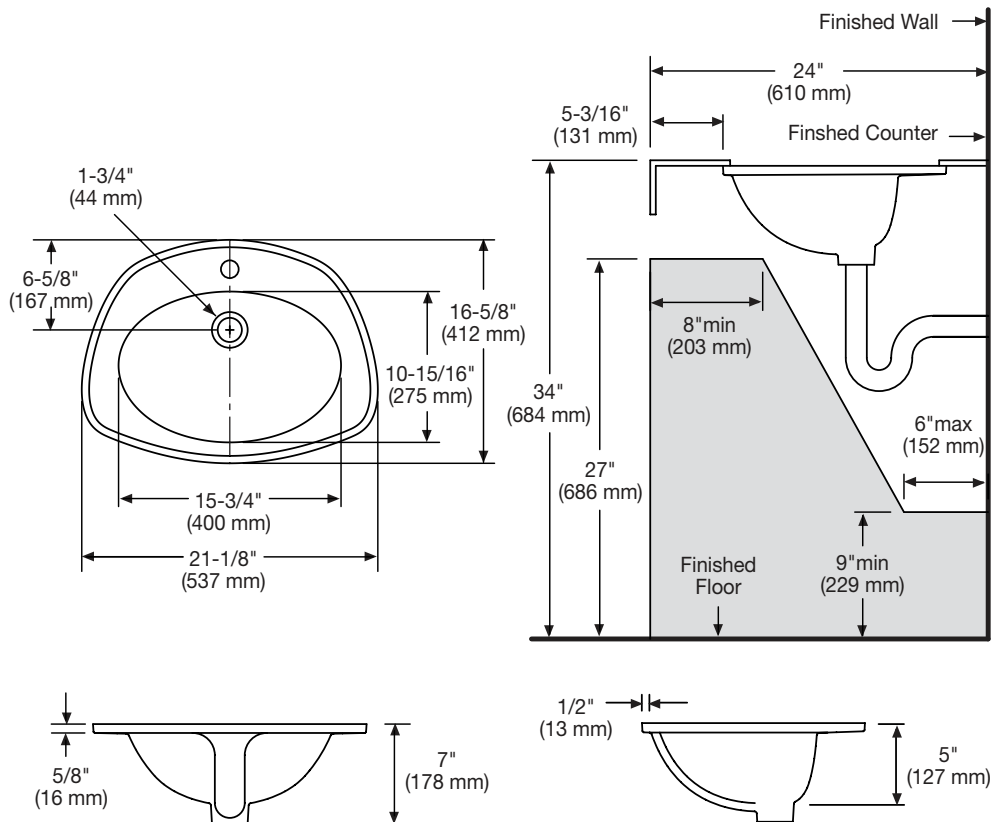

226 Reo™

Vitreous China, Under Counter Vessel

Features

- 21-1/8" x 16-5/8" under counter lavatory
- Basin; 15-3/4" x 10-15/16"
- Complies with ADA requirements for accessibility
- Concealed front overflow
- Available in single hole, 4" or 8" faucet centers
- Mansfield® limited lifetime warranty
- Available in White and Standard Colors: Biscuit and Bone

Model 226-1
(Less faucet, drain
assembly and supply)

Components

Model #	Description	Codes/Standards
226-1	Under counter lavatory with single hole faucet center. Less faucet, drain assembly and supply. Specify color.	 
226-4	Same as above with 4" faucet centers. Specify color.	
226-8	Same as above with 8" faucet centers. Specify color.	

Specifications

Model #	Description	Codes/Standards
226-1	Under counter lavatory with single hole faucet center	
226-4	Under counter lavatory with 4" faucet center	
226-8	Under counter lavatory with 8" faucet center	

Specification	Description	Specification	Description
Material	Vitreous China	Shipping Weight	18 lbs. (8 kg)
Faucet Holes	Single hole, 4" or 8"	Warranty	Vitreous China - Limited Lifetime

Technical Information