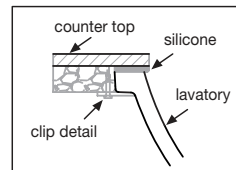

These dimensions are nominal and subject to change without notice.
Fixture performance and specifications meet or exceed ASME A112.19.2-2008/CSA B45.1-08 standards, and other state and local codes.