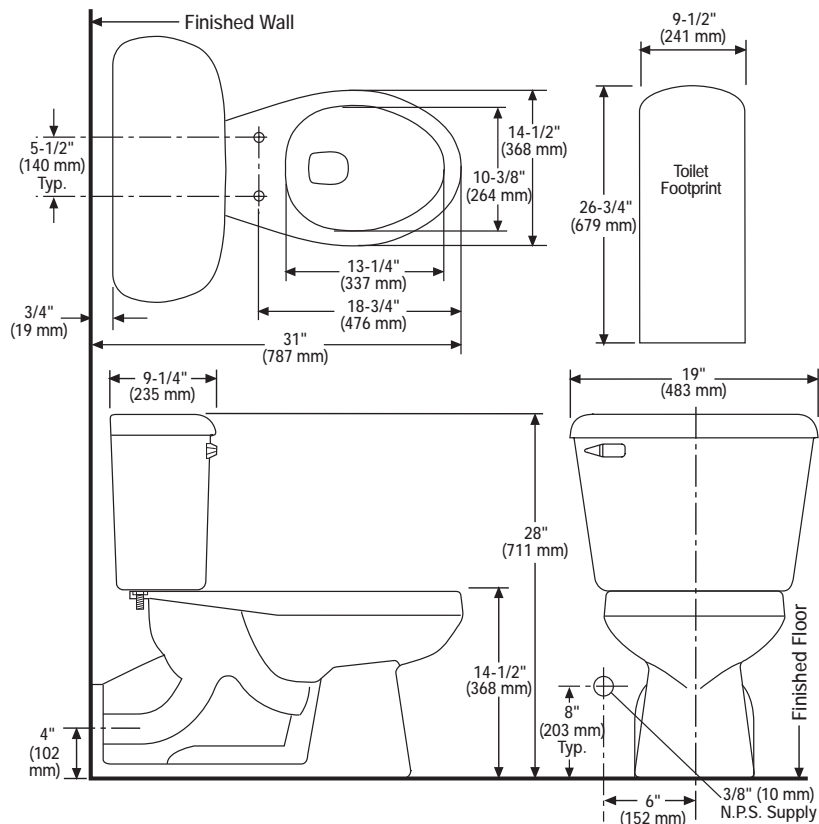

149-122

Quantum™

Elongated Front, Pressure-Assist
Back Outlet, Two-Piece Toilet

Features

- Back Outlet Toilet Combination
- 1.6 Gpf – 6.0 Lpf
- Two-inch Fully Glazed Trapway
- Floor Mounted Back Outlet
- Large 9-7/8" x 12-1/4" Water Surface
- High performance, Pressure-assisted Flushmate III Flushing Technology
- Outstanding Protection - The Mansfield® Limited Lifetime Warranty
- Available in White and Standard Colors (Consult Price Book for Specific Colors)
- Model 45 Left Hand, Chrome Plated Metal Trip Lever
Model 49 Right Hand, Chrome Plated Metal Trip Lever
Model 47 Chrome Plated Push Button Actuator (Consult Price Book for Additional Finishes)
- Upgrade with a Color-matched SmartClose™ or Primo™ Toilet Seat

Technical Information

Specifications

Material	Vitreous China
Water Pressure Range	20 to 125 P.S.I.
Flush System	Flushmate III™ Flushing Technology
Water Usage	1.6 Gpf/6.0 Lpf
Water Surface Area	9-7/8" x 12-1/4"
Trap Diameter	2"
Trap Seal	2-7/8"
Rough-In	Back Outlet
Shipping Dimensions	Model 149 32-1/4" x 16-1/8" x 15-1/4" (819 mm x 410 mm x 387 mm) Model 122/123/123RH 21" x 11-3/8" x 17-3/4" (533 mm x 289 mm x 451 mm)
Shipping Weight	Model 149 - 61.4 lbs. (28 kg) Model 122/123/123RH 47.0 lbs. (21 kg)
Warranty	Vitreous China - Limited Lifetime Tank Trim - Limited One Year

NOTE: Rough-in measurements may vary 1/4" (7.1 mm ±).

See our complete line of acrylic, vitreous china, cast iron and enameled steel bathroom and kitchen fixtures, plastic tank trim and plumbing products.