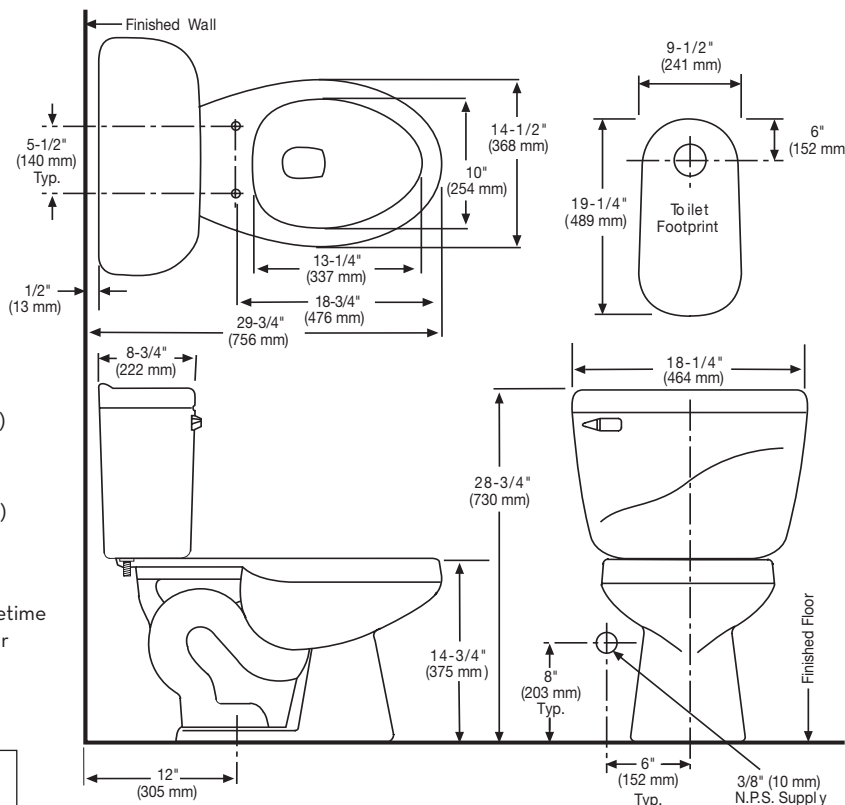

135-189

WAVE™

Elongated Front, Vitreous China, Two-Piece Toilet with Distinctive Wave Tank Design

FEATURES & UPGRADES

Three-Point Cushioned Tank-to-Bowl Connection

This assures perfect tank alignment in every direction. It permits fast, accurate, leakproof tank-to-bowl connections. Protects against tank breakage... can't be rocked loose... saves installation time. Furnished with brass nuts and bolts.

The 88 anti-siphon ballcock affords efficient toilet tank operation at high or low pressures. Adjustment screw allows water level adjustment without bending the float rod. Completely non-electrolytic and non-corrosive.

TECHNICAL INFORMATION

Specifications

Material	Vitreous China
Water Pressure Range	15 to 125 P.S.I.
Flush System	SmartFlush™ Flushing Technology
Water Usage	1.6 Gpf / 6.0 Lpf
Water Surface Area	8-1/16" x 9-5/16"
Trap Diameter	2"
Trap Seal	2-5/8"
Rough-In	12"
Shipping Dimensions	Model 135 27-1/4" x 14-7/8" x 15-1/2" (692 mm x 378 mm x 394 mm) Model 189 19-3/4" x 10" x 14-3/4" (502 mm x 254 mm x 375 mm)
Shipping Weight	Model 135 – 46.9 lbs (21 kg) Model 189 – 33.2 lbs (15 kg)
Warranty	Vitreous China – Limited Lifetime Tank Trim – Limited One Year

NOTE: Install this product according to the installation guide. Fixture dimensions are nominal and conform to tolerances in ASME Standard A112.12.2

See our complete line of acrylic and vitreous china bathroom and kitchen fixtures, plastic tank trim and plumbing products.